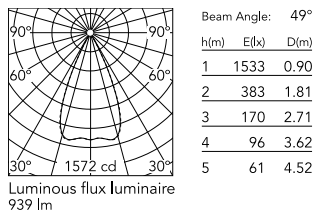

Physical

Colour	Black/Bronze
Trim	Yes
Orientation	Fixed
Net weight (kg)	0.34
IP internal	20
IP external	55

Download

[Mounting instructions](#) PDF

Photometric Files

[LDT / IES](#) ZIP

Technical Drawings

[2D](#) ZIP

[3D](#) ZIP

Ecodesign and Energy Labelling

Replaceable (LED only) light source by a professional

Replaceable control gear by a professional

Schematic light drawing

Photometric

Lighting type	Direct
Light distribution	Symmetric
CCT (K)	2700
CRI>	90
LED Life / Failure Ratio	L80B10 > 50.000h (Tc=85°C)
Beam angle C0-180 (°)	49
Beam angle C90-270 (°)	49
Extreme cut off	No
UGR _L	<10