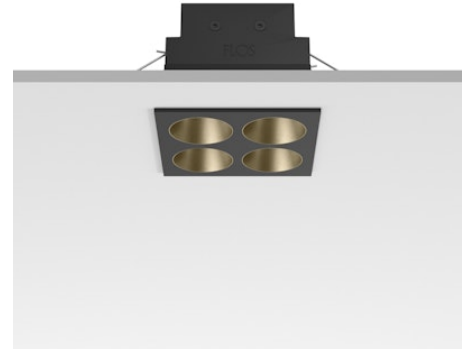

FLOS

05.0632.14CCB Black/Bronze

Light Shadow Fixed Trim Casambi Version 4 Spots Square Optic Wide Flood

Designed by FLOS Architectural, 2022

939lm - 2700K - CRI> 90 - Beam° 49

Recessed integrated luminaire with 4 LED lighting spots. Remote power supply included (220-240V). Pre-installation frame not required.

Are you a professional and your project needs consulting and support?

[BOOK AN APPOINTMENT](#)

Main specifications

Mounting	Ceiling recessed
Environments	Indoor dry location
Light source type	LED
Light sources included	Yes
LED type	Power LED
Number of lamps	1
System power (W)	10.8
Source flux (lm)	1169
Lumen Output (lm)	939
Efficacy (lm/W)	86

Physical

Colour	Black/Bronze
Trim	Yes
Orientation	Fixed
Net weight (kg)	0.34
IP internal	20
IP external	55

Download

[Mounting instructions](#) PDF

Photometric Files

[LDT / IES](#) ZIP

Technical Drawings

[2D](#) ZIP

[3D](#) ZIP

Ecodesign and Energy Labelling

Replaceable (LED only) light source by a professional

Replaceable control gear by a professional

Schematic light drawing

Photometric

Lighting type	Direct
Light distribution	Symmetric
CCT (K)	2700
CRI>	90
LED Life / Failure Ratio	L80B10 > 50.000h (Tc=85°C)
Beam angle C0-180 (°)	49
Beam angle C90-270 (°)	49
Extreme cut off	No
UGR _L	<10