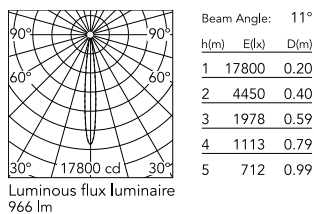

Physical

Colour	Black/Black
Trim	Yes
Orientation	Fixed
Net weight (kg)	0.34
IP internal	20
IP external	55

Download

[Mounting instructions](#) PDF

Photometric Files

[LDT / IES](#) ZIP

Technical Drawings

[2D](#) ZIP

[3D](#) ZIP

Ecodesign and Energy Labelling

Replaceable (LED only) light source by a professional

Replaceable control gear by a professional

Schematic light drawing

Photometric

Lighting type	Direct
Light distribution	Symmetric
CCT (K)	2700
CRI>	90
LED Life / Failure Ratio	L80B10 > 50.000h (Tc=85°C)
Beam angle C0-180 (°)	11
Beam angle C90-270 (°)	11
Extreme cut off	No
UGR _L	<10