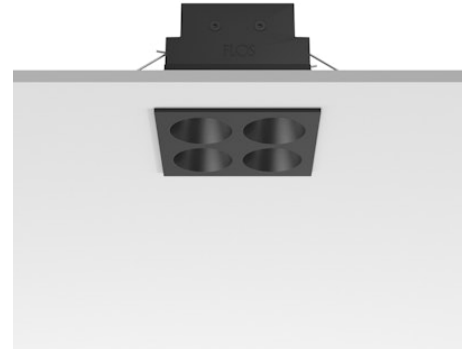

FLOS

05.0601.14CCB Black/Black

Light Shadow Fixed Trim Casambi Version 4 Spots Square Optic Spot

Designed by FLOS Architectural, 2022

966lm - 2700K - CRI> 90 - Beam° 11

Recessed integrated luminaire with 4 LED lighting spots. Remote power supply included (220-240V). Pre-installation frame not required.

Are you a professional and your project needs consulting and support?

[BOOK AN APPOINTMENT](#)

Main specifications

Mounting	Ceiling recessed
Environments	Indoor dry location
Light source type	LED
Light sources included	Yes
LED type	Power LED
Number of lamps	1
System power (W)	10.8
Source flux (lm)	1169
Lumen Output (lm)	966
Efficacy (lm/W)	89

Physical

Colour	Black/Black
Trim	Yes
Orientation	Fixed
Net weight (kg)	0.34
IP internal	20
IP external	55

Download

[Mounting instructions](#) PDF

Photometric Files

[LDT / IES](#) ZIP

Technical Drawings

[2D](#) ZIP

[3D](#) ZIP

Ecodesign and Energy Labelling

Replaceable (LED only) light source by a professional

Replaceable control gear by a professional

Schematic light drawing

Photometric

Lighting type	Direct
Light distribution	Symmetric
CCT (K)	2700
CRI>	90
LED Life / Failure Ratio	L80B10 > 50.000h (Tc=85°C)
Beam angle C0-180 (°)	11
Beam angle C90-270 (°)	11
Extreme cut off	No
UGR _L	<10