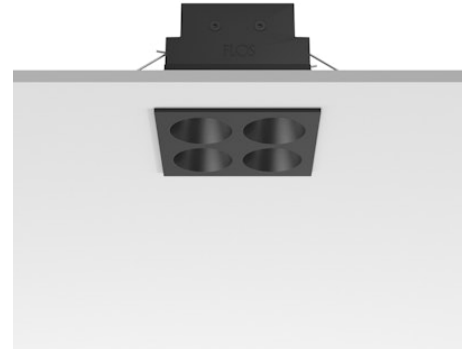

FLOS

05.0616.14CCB Black/Black

Light Shadow Fixed Trim Casambi Version 4 Spots Square Optic Medium

Designed by FLOS Architectural, 2022

1050lm - 3000K - CRI> 90 - Beam° 24

Recessed integrated luminaire with 4 LED lighting spots. Remote power supply included (220-240V). Pre-installation frame not required.

Are you a professional and your project needs consulting and support?

[BOOK AN APPOINTMENT](#)

Main specifications

Mounting	Ceiling recessed
Environments	Indoor dry location
Light source type	LED
Light sources included	Yes
LED type	Power LED
Number of lamps	1
System power (W)	10.8
Source flux (lm)	1281
Lumen Output (lm)	1050
Efficacy (lm/W)	97

Physical

Colour	Black/Black
Trim	Yes
Orientation	Fixed
Net weight (kg)	0.34
IP internal	20
IP external	55

Download

[Mounting instructions](#) PDF

Photometric Files

[LDT / IES](#) ZIP

Technical Drawings

[2D](#) ZIP

[3D](#) ZIP

Ecodesign and Energy Labelling

Replaceable (LED only) light source by a professional

Replaceable control gear by a professional

Schematic light drawing

Photometric

Lighting type	Direct
Light distribution	Symmetric
CCT (K)	3000
CRI>	90
LED Life / Failure Ratio	L80B10 > 50.000h (Tc=85°C)
Beam angle C0-180 (°)	24
Beam angle C90-270 (°)	25
Extreme cut off	No
UGR _L	<10