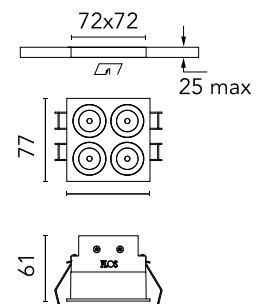

FLOS

05.0616.14CCB Black/Black

Light Shadow Fixed Trim Casambi Version 4 Spots Square Optic Medium

Designed by FLOS Architectural, 2022

1050lm - 3000K - CRI> 90 - Beam° 24

Recessed integrated luminaire with 4 LED lighting spots. Remote power supply included (220-240V). Pre-installation frame not required.

Are you a professional and your project needs consulting and support?

[BOOK AN APPOINTMENT](#)

Main specifications

Mounting	Ceiling recessed
Environments	Indoor dry location
Light source type	LED
Light sources included	Yes
LED type	Power LED
Number of lamps	1
System power (W)	10.8
Source flux (lm)	1281
Lumen Output (lm)	1050
Efficacy (lm/W)	97

Physical

Colour	Black/Black
Trim	Yes
Orientation	Fixed
Net weight (kg)	0.34
IP internal	20
IP external	55

Download

[Mounting instructions](#) PDF

Photometric Files

[LDT / IES](#) ZIP

Technical Drawings

[2D](#) ZIP

[3D](#) ZIP

Ecodesign and Energy Labelling

Replaceable (LED only) light source by a professional

Replaceable control gear by a professional

Schematic light drawing

Photometric

Lighting type	Direct
Light distribution	Symmetric
CCT (K)	3000
CRI>	90
LED Life / Failure Ratio	L80B10 > 50.000h (Tc=85°C)
Beam angle C0-180 (°)	24
Beam angle C90-270 (°)	25
Extreme cut off	No
UGR _L	<10