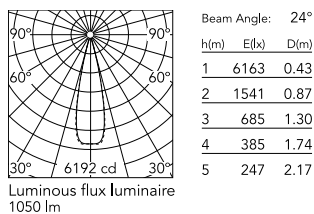

Physical

Colour	Black/Black
Trim	Yes
Orientation	Fixed
Net weight (kg)	0.34
IP internal	20
IP external	55

Download

[Mounting instructions](#) PDF

Photometric Files

[LDT / IES](#) ZIP

Technical Drawings

[2D](#) ZIP

[3D](#) ZIP

Ecodesign and Energy Labelling

Replaceable (LED only) light source by a professional

Replaceable control gear by a professional

Schematic light drawing

Photometric

Lighting type	Direct
Light distribution	Symmetric
CCT (K)	3000
CRI>	90
LED Life / Failure Ratio	L80B10 > 50.000h (Tc=85°C)
Beam angle C0-180 (°)	24
Beam angle C90-270 (°)	25
Extreme cut off	No
UGR _L	<10