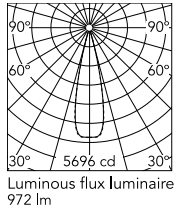

FLOS

05.0614.40CCB White/Steel

Light Shadow Fixed Trim Casambi Version 4 Spots Square Optic Medium

Designed by FLOS Architectural, 2022

972lm - 2700K - CRI> 90 - Beam° 25

Recessed integrated luminaire with 4 LED lighting spots. Remote power supply included (220-240V). Pre-installation frame not required.

Physical

| | |
|-----------------|-------------|
| Colour | White/Steel |
| Trim | Yes |
| Orientation | Fixed |
| Net weight (kg) | 0.34 |
| IP internal | 20 |
| IP external | 55 |

Download

[Mounting instructions](#)  PDF

Schematic light drawing

| h(m) | E(lx) | D(m) |
|------|-------|------|
| 1 | 5684 | 0.44 |
| 2 | 1421 | 0.88 |
| 3 | 632 | 1.32 |
| 4 | 355 | 1.76 |
| 5 | 227 | 2.20 |

Photometric

| | |
|--------------------------|-------------------------------|
| Lighting type | Direct |
| Light distribution | Symmetric |
| CCT (K) | 2700 |
| CRI> | 90 |
| LED Life / Failure Ratio | L80B10 > 50.000h (Tc=85°C) |
| Beam angle C0-180 (°) | 25 |
| Beam angle C90-270 (°) | 25 |
| Extreme cut off | No |
| UGR _L | <10 |