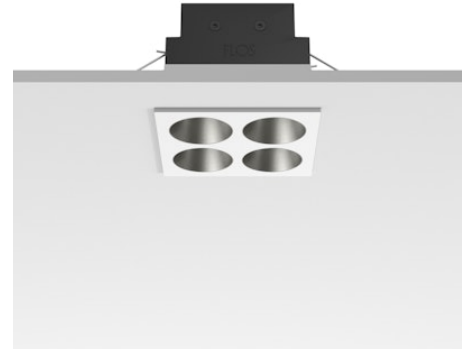

FLOS

05.0614.40CCB White/Steel

Light Shadow Fixed Trim Casambi Version 4 Spots Square Optic Medium

Designed by FLOS Architectural, 2022

972lm - 2700K - CRI> 90 - Beam° 25

Recessed integrated luminaire with 4 LED lighting spots. Remote power supply included (220-240V). Pre-installation frame not required.

Are you a professional and your project needs consulting and support?

[BOOK AN APPOINTMENT](#)

Main specifications

| | |
|------------------------|---------------------|
| Mounting | Ceiling recessed |
| Environments | Indoor dry location |
| Light source type | LED |
| Light sources included | Yes |
| LED type | Power LED |
| Number of lamps | 1 |
| System power (W) | 10.8 |
| Source flux (lm) | 1169 |
| Lumen Output (lm) | 972 |
| Efficacy (lm/W) | 90 |

Physical

| | |
|-----------------|-------------|
| Colour | White/Steel |
| Trim | Yes |
| Orientation | Fixed |
| Net weight (kg) | 0.34 |
| IP internal | 20 |
| IP external | 55 |

Download

[Mounting instructions](#)  PDF