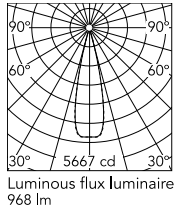

FLOS

05.0612.40CCB White/Bronze

Light Shadow Fixed Trim Casambi Version 4 Spots Square Optic Medium

Designed by FLOS Architectural, 2022

968lm - 2700K - CRI> 90 - Beam° 25

Recessed integrated luminaire with 4 LED lighting spots. Remote power supply included (220-240V). Pre-installation frame not required.

Physical

Colour	White/Bronze
Trim	Yes
Orientation	Fixed
Net weight (kg)	0.34
IP internal	20
IP external	55

Download

[Mounting instructions](#) 

Photometric Files

[LDT / IES](#) 

Technical Drawings

[2D](#) 

[3D](#) 

Ecodesign and Energy Labelling

  Replaceable (LED only) light source by a professional

  Replaceable control gear by a professional

Schematic light drawing

h(m)	E(lx)	D(m)
1	5644	0.44
2	1411	0.88
3	627	1.32
4	353	1.76
5	226	2.20

Photometric

Lighting type	Direct
Light distribution	Symmetric
CCT (K)	2700
CRI>	90
LED Life / Failure Ratio	L80B10 > 50.000h (Tc=85°C)
Beam angle C0-180 (°)	25
Beam angle C90-270 (°)	25
Extreme cut off	No
UGR _L	<10