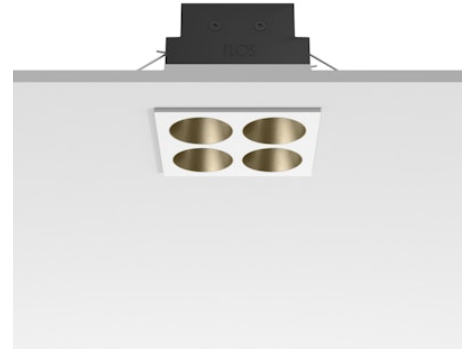

FLOS

05.0612.40CCB White/Bronze

Light Shadow Fixed Trim Casambi Version 4 Spots Square Optic Medium

Designed by FLOS Architectural, 2022

968lm - 2700K - CRI> 90 - Beam° 25

Recessed integrated luminaire with 4 LED lighting spots. Remote power supply included (220-240V). Pre-installation frame not required.

Are you a professional and your project needs consulting and support?

[BOOK AN APPOINTMENT](#)

Main specifications

Mounting	Ceiling recessed
Environments	Indoor dry location
Light source type	LED
Light sources included	Yes
LED type	Power LED
Number of lamps	1
System power (W)	10.8
Source flux (lm)	1169
Lumen Output (lm)	968
Efficacy (lm/W)	89

Physical

Colour	White/Bronze
Trim	Yes
Orientation	Fixed
Net weight (kg)	0.34
IP internal	20
IP external	55

Download

[Mounting instructions](#) 

Photometric Files

[LDT / IES](#) 

Technical Drawings

[2D](#) 

[3D](#) 

Ecodesign and Energy Labelling

  Replaceable (LED only) light source by a professional

  Replaceable control gear by a professional

Schematic light drawing

h(m)	E(lx)	D(m)
1	5644	0.44
2	1411	0.88
3	627	1.32
4	353	1.76
5	226	2.20