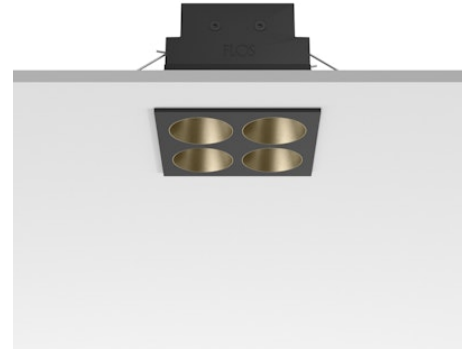

FLOS

05.0612.14CCB Black/Bronze

Light Shadow Fixed Trim Casambi Version 4 Spots Square Optic Medium

Designed by FLOS Architectural, 2022

968lm - 2700K - CRI> 90 - Beam° 25

Recessed integrated luminaire with 4 LED lighting spots. Remote power supply included (220-240V). Pre-installation frame not required.

Are you a professional and your project needs consulting and support?

[BOOK AN APPOINTMENT](#)

Main specifications

Mounting	Ceiling recessed
Environments	Indoor dry location
Light source type	LED
Light sources included	Yes
LED type	Power LED
Number of lamps	1
System power (W)	10.8
Source flux (lm)	1169
Lumen Output (lm)	968
Efficacy (lm/W)	89

Physical

Colour	Black/Bronze
Trim	Yes
Orientation	Fixed
Net weight (kg)	0.34
IP internal	20
IP external	55

Download

Mounting instructions [↓ PDF](#)

Photometric Files

LDT / IES [↓ ZIP](#)

Technical Drawings

2D [↓ ZIP](#)

3D [↓ ZIP](#)

Ecodesign and Energy Labelling

 Replaceable (LED only) light source by a professional

 Replaceable control gear by a professional

Schematic light drawing

h(m)	E(lx)	D(m)
1	5644	0.44
2	1411	0.88
3	627	1.32
4	353	1.76
5	226	2.20