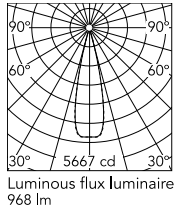

Physical

Colour	Black/Bronze
Trim	Yes
Orientation	Fixed
Net weight (kg)	0.34
IP internal	20
IP external	55

Download

Mounting instructions [↓ PDF](#)

Photometric Files

LDT / IES [↓ ZIP](#)

Technical Drawings

2D [↓ ZIP](#)

3D [↓ ZIP](#)

Ecodesign and Energy Labelling

 Replaceable (LED only) light source by a professional

 Replaceable control gear by a professional

Schematic light drawing

h(m)	E(lx)	D(m)
1	5644	0.44
2	1411	0.88
3	627	1.32
4	353	1.76
5	226	2.20

Photometric

Lighting type	Direct
Light distribution	Symmetric
CCT (K)	2700
CRI>	90
LED Life / Failure Ratio	L80B10 > 50.000h (Tc=85°C)
Beam angle C0-180 (°)	25
Beam angle C90-270 (°)	25
Extreme cut off	No
UGR _L	<10