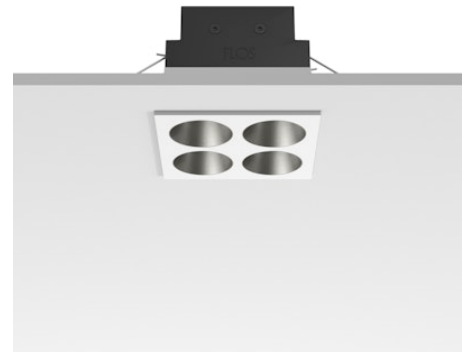

FLOS

05.0629.40CCB White/Steel

Light Shadow Fixed Trim Casambi Version 4 Spots Square Optic Flood

Designed by FLOS Architectural, 2022

1038lm - 3000K - CRI> 90 - Beam° 35

Recessed integrated luminaire with 4 LED lighting spots. Remote power supply included (220-240V). Pre-installation frame not required.

Are you a professional and your project needs consulting and support?

[BOOK AN APPOINTMENT](#)

Main specifications

| | |
|------------------------|---------------------|
| Mounting | Ceiling recessed |
| Environments | Indoor dry location |
| Light source type | LED |
| Light sources included | Yes |
| LED type | Power LED |
| Number of lamps | 1 |
| System power (W) | 10.8 |
| Source flux (lm) | 1281 |
| Lumen Output (lm) | 1038 |
| Efficacy (lm/W) | 96 |

Physical

| | |
|-----------------|-------------|
| Colour | White/Steel |
| Trim | Yes |
| Orientation | Fixed |
| Net weight (kg) | 0.34 |
| IP internal | 20 |
| IP external | 55 |

Download

[Mounting instructions](#) 