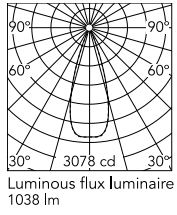

Physical

| | |
|-----------------|-------------|
| Colour | White/Steel |
| Trim | Yes |
| Orientation | Fixed |
| Net weight (kg) | 0.34 |
| IP internal | 20 |
| IP external | 55 |

Download

[Mounting instructions](#) 

Schematic light drawing

Beam Angle: 35°

| h(m) | E(lx) | D(m) |
|------|-------|------|
| 1 | 3066 | 0.63 |
| 2 | 766 | 1.26 |
| 3 | 341 | 1.89 |
| 4 | 192 | 2.52 |
| 5 | 123 | 3.15 |

Photometric

| | |
|--------------------------|-------------------------------|
| Lighting type | Direct |
| Light distribution | Symmetric |
| CCT (K) | 3000 |
| CRI> | 90 |
| LED Life / Failure Ratio | L80B10 > 50.000h (Tc=85°C) |
| Beam angle C0-180 (°) | 35 |
| Beam angle C90-270 (°) | 35 |
| Extreme cut off | No |
| UGR _L | <10 |