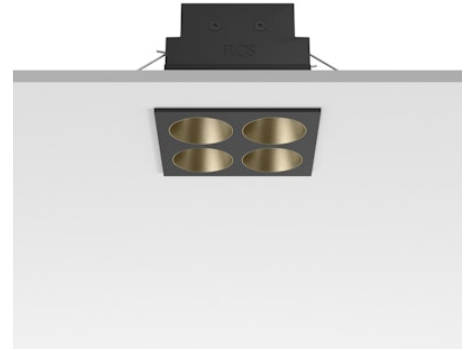

FLOS

05.0632.14C Black/Bronze

Light Shadow Fixed Trim 4 Spots Square Optic Wide Flood

Designed by FLOS Architectural, 2022

939lm - 2700K - CRI> 90 - Beam° 49

Recessed integrated luminaire with 4 LED lighting spots. Remote power supply included (220-240V). Pre-installation frame not required.

Are you a professional and your project needs consulting and support?

BOOK AN APPOINTMENT

Main specifications

Mounting	Ceiling recessed
Environments	Indoor dry location
Light source type	LED
Light sources included	Yes
LED type	Power LED
Number of lamps	1
System power (W)	10.8
Source flux (lm)	1169
Lumen Output (lm)	939
Efficacy (lm/W)	86

Physical

Colour	Black/Bronze
Trim	Yes
Orientation	Fixed
Net weight (kg)	0.34
Package height (mm)	16
Package width (mm)	14
Package length (mm)	21
IP internal	20
IP external	55

Download

Mounting instructions [↓ PDF](#)