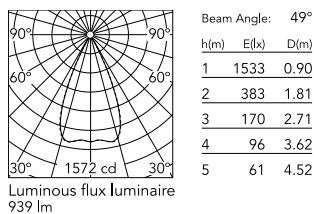

Physical

Colour	Black/Bronze
Trim	Yes
Orientation	Fixed
Net weight (kg)	0.34
Package height (mm)	16
Package width (mm)	14
Package length (mm)	21
IP internal	20
IP external	55

Download

Mounting instructions [↓ PDF](#)

Schematic light drawing

Photometric

Lighting type	Direct
Light distribution	Symmetric
CCT (K)	2700
CRI>	90
LED Life / Failure Ratio	L80B10 > 50.000h (Tc=85°C)
Beam angle C0-180 (°)	49
Beam angle C90-270 (°)	49
Extreme cut off	No
UGR _L	<10