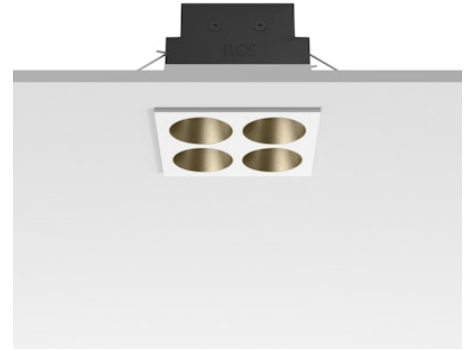

FLOS

05.0607.40C White/Bronze

Light Shadow Fixed Trim 4 Spots Square Optic Spot

Designed by FLOS Architectural, 2022

1064lm - 3000K - CRI> 90 - Beam° 11

Recessed integrated luminaire with 4 LED lighting spots. Remote power supply included (220-240V). Pre-installation frame not required.

Are you a professional and your project needs consulting and support?

[BOOK AN APPOINTMENT](#)

Main specifications

Mounting	Ceiling recessed
Environments	Indoor dry location
Light source type	LED
Light sources included	Yes
LED type	Power LED
Number of lamps	1
System power (W)	10.8
Source flux (lm)	1281
Lumen Output (lm)	1064
Efficacy (lm/W)	98

Physical

Colour	White/Bronze
Trim	Yes
Orientation	Fixed
Net weight (kg)	0.34
Package height (mm)	16
Package width (mm)	14
Package length (mm)	21
IP internal	20
IP external	55

Download

Mounting instructions [↓ PDF](#)