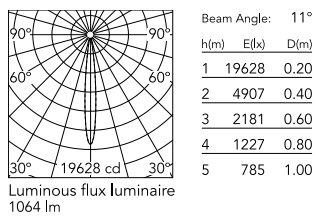

Physical

Colour	White/Bronze
Trim	Yes
Orientation	Fixed
Net weight (kg)	0.34
Package height (mm)	16
Package width (mm)	14
Package length (mm)	21
IP internal	20
IP external	55

Download

Mounting instructions [↓ PDF](#)

Schematic light drawing

Photometric

Lighting type	Direct
Light distribution	Symmetric
CCT (K)	3000
CRI>	90
LED Life / Failure Ratio	L80B10 > 50.000h (Tc=85°C)
Beam angle C0-180 (°)	11
Beam angle C90-270 (°)	11
Extreme cut off	No
UGR _L	<10