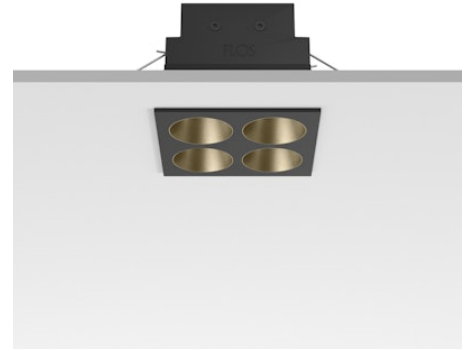

FLOS

05.0607.14C Black/Bronze

Light Shadow Fixed Trim 4 Spots Square Optic Spot

Designed by FLOS Architectural, 2022

1064lm - 3000K - CRI> 90 - Beam° 11

Recessed integrated luminaire with 4 LED lighting spots. Remote power supply included (220-240V). Pre-installation frame not required.

Are you a professional and your project needs consulting and support?

[BOOK AN APPOINTMENT](#)

Main specifications

| | |
|------------------------|---------------------|
| Mounting | Ceiling recessed |
| Environments | Indoor dry location |
| Light source type | LED |
| Light sources included | Yes |
| LED type | Power LED |
| Number of lamps | 1 |
| System power (W) | 10.8 |
| Source flux (lm) | 1281 |
| Lumen Output (lm) | 1064 |
| Efficacy (lm/W) | 98 |

Physical

| | |
|---------------------|--------------|
| Colour | Black/Bronze |
| Trim | Yes |
| Orientation | Fixed |
| Net weight (kg) | 0.34 |
| Package height (mm) | 16 |
| Package width (mm) | 14 |
| Package length (mm) | 21 |
| IP internal | 20 |
| IP external | 55 |