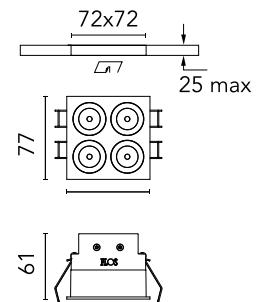

FLOS

05.0607.14C Black/Bronze

Light Shadow Fixed Trim 4 Spots Square Optic Spot

Designed by FLOS Architectural, 2022

1064lm - 3000K - CRI> 90 - Beam° 11

Recessed integrated luminaire with 4 LED lighting spots. Remote power supply included (220-240V). Pre-installation frame not required.

Are you a professional and your project needs consulting and support?

[BOOK AN APPOINTMENT](#)

Main specifications

| | |
|------------------------|---------------------|
| Mounting | Ceiling recessed |
| Environments | Indoor dry location |
| Light source type | LED |
| Light sources included | Yes |
| LED type | Power LED |
| Number of lamps | 1 |
| System power (W) | 10.8 |
| Source flux (lm) | 1281 |
| Lumen Output (lm) | 1064 |
| Efficacy (lm/W) | 98 |

Physical

| | |
|---------------------|--------------|
| Colour | Black/Bronze |
| Trim | Yes |
| Orientation | Fixed |
| Net weight (kg) | 0.34 |
| Package height (mm) | 16 |
| Package width (mm) | 14 |
| Package length (mm) | 21 |
| IP internal | 20 |
| IP external | 55 |

Photometric

| | |
|--------------------------|-------------------------------|
| Lighting type | Direct |
| Light distribution | Symmetric |
| CCT (K) | 3000 |
| CRI> | 90 |
| LED Life / Failure Ratio | L80B10 > 50.000h (Tc=85°C) |
| Beam angle C0-180 (°) | 11 |
| Beam angle C90-270 (°) | 11 |
| Extreme cut off | No |
| UGR _L | <10 |