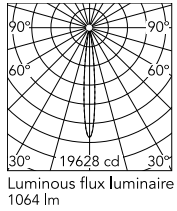

Schematic light drawing

h(m)	E(lx)	D(m)
1	19628	0.20
2	4907	0.40
3	2181	0.60
4	1227	0.80
5	785	1.00

Photometric

Lighting type	Direct
Light distribution	Symmetric
CCT (K)	3000
CRI>	90
LED Life / Failure Ratio	L80B10 > 50.000h (Tc=85°C)
Beam angle C0-180 (°)	11
Beam angle C90-270 (°)	11
Extreme cut off	No
UGR_L	<10

Electrical

Insulation class	II
Frequency (Hz)	50/60
Main voltage (Vac)	220-240
LED current (mA)	900
Power supply	Remote included
Dimmable	No
Power supply type	Non Dimmable