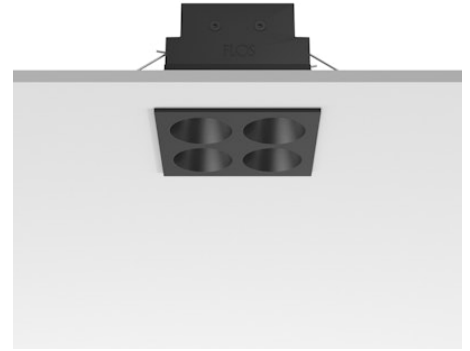

FLOS

05.0606.14C Black/Black

Light Shadow Fixed Trim 4 Spots Square Optic Spot

Designed by FLOS Architectural, 2022

1059lm - 3000K - CRI> 90 - Beam° 11

Recessed integrated luminaire with 4 LED lighting spots. Remote power supply included (220-240V). Pre-installation frame not required.

Are you a professional and your project needs consulting and support?

[BOOK AN APPOINTMENT](#)

Main specifications

Mounting	Ceiling recessed
Environments	Indoor dry location
Light source type	LED
Light sources included	Yes
LED type	Power LED
Number of lamps	1
System power (W)	10.8
Source flux (lm)	1281
Lumen Output (lm)	1059
Efficacy (lm/W)	98

Physical

Colour	Black/Black
Trim	Yes
Orientation	Fixed
Net weight (kg)	0.34
Package height (mm)	16
Package width (mm)	14
Package length (mm)	21
IP internal	20
IP external	55

Download

Mounting instructions [↓ PDF](#)