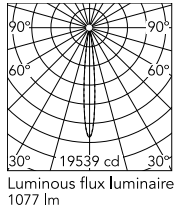

Physical

Colour	Black/White
Trim	Yes
Orientation	Fixed
Net weight (kg)	0.34
Package height (mm)	16
Package width (mm)	14
Package length (mm)	21
IP internal	20
IP external	55

Download

Mounting instructions [↓ PDF](#)

Schematic light drawing

Photometric

Lighting type	Direct
Light distribution	Symmetric
CCT (K)	3000
CRI>	90
LED Life / Failure Ratio	L80B10 > 50.000h (Tc=85°C)
Beam angle C0-180 (°)	11
Beam angle C90-270 (°)	11
Extreme cut off	No
UGR _L	<10