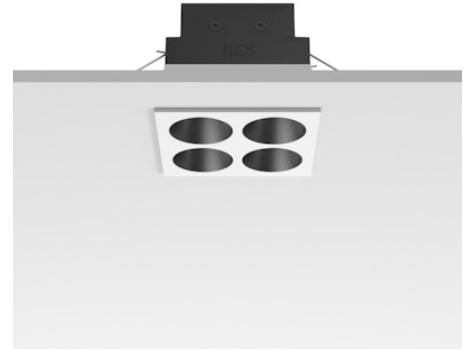

FLOS

05.0601.40C White/Black

Light Shadow Fixed Trim 4 Spots Square Optic Spot

Designed by FLOS Architectural, 2022

966lm - 2700K - CRI> 90 - Beam° 11

Recessed integrated luminaire with 4 LED lighting spots. Remote power supply included (220-240V). Pre-installation frame not required.

Are you a professional and your project needs consulting and support?

[BOOK AN APPOINTMENT](#)

Main specifications

Mounting	Ceiling recessed
Environments	Indoor dry location
Light source type	LED
Light sources included	Yes
LED type	Power LED
Number of lamps	1
System power (W)	10.8
Source flux (lm)	1169
Lumen Output (lm)	966
Efficacy (lm/W)	89

Physical

Colour	White/Black
Trim	Yes
Orientation	Fixed
Net weight (kg)	0.34
Package height (mm)	16
Package width (mm)	14
Package length (mm)	21
IP internal	20
IP external	55

Download

[Mounting instructions](#)  PDF