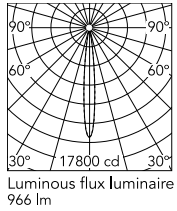

Physical

Colour	White/Black
Trim	Yes
Orientation	Fixed
Net weight (kg)	0.34
Package height (mm)	16
Package width (mm)	14
Package length (mm)	21
IP internal	20
IP external	55

Download

[Mounting instructions](#)  PDF

Schematic light drawing

h(m)	E(lx)	D(m)
1	17800	0.20
2	4450	0.40
3	1978	0.59
4	1113	0.79
5	712	0.99

Photometric

Lighting type	Direct
Light distribution	Symmetric
CCT (K)	2700
CRI>	90
LED Life / Failure Ratio	L80B10 > 50.000h (Tc=85°C)
Beam angle C0-180 (°)	11
Beam angle C90-270 (°)	11
Extreme cut off	No
UGR _L	<10