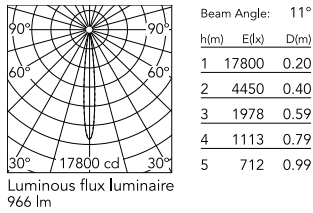

Physical

Colour	Black/Black
Trim	Yes
Orientation	Fixed
Net weight (kg)	0.34
Package height (mm)	16
Package width (mm)	14
Package length (mm)	21
IP internal	20
IP external	55

Download

Mounting instructions [↓ PDF](#)

Schematic light drawing

Photometric

Lighting type	Direct
Light distribution	Symmetric
CCT (K)	2700
CRI>	90
LED Life / Failure Ratio	L80B10 > 50.000h (Tc=85°C)
Beam angle C0-180 (°)	11
Beam angle C90-270 (°)	11
Extreme cut off	No
UGR _L	<10