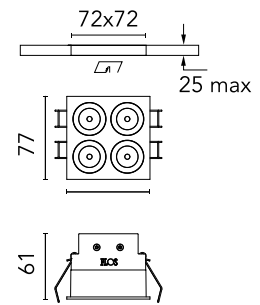

FLOS

05.0601.14C Black/Black

Light Shadow Fixed Trim 4 Spots Square Optic Spot

Designed by FLOS Architectural, 2022

966lm - 2700K - CRI> 90 - Beam° 11

Recessed integrated luminaire with 4 LED lighting spots. Remote power supply included (220-240V). Pre-installation frame not required.

Are you a professional and your project needs consulting and support?

[BOOK AN APPOINTMENT](#)

Main specifications

Mounting	Ceiling recessed
Environments	Indoor dry location
Light source type	LED
Light sources included	Yes
LED type	Power LED
Number of lamps	1
System power (W)	10.8
Source flux (lm)	1169
Lumen Output (lm)	966
Efficacy (lm/W)	89

Physical

Colour	Black/Black
Trim	Yes
Orientation	Fixed
Net weight (kg)	0.34
Package height (mm)	16
Package width (mm)	14
Package length (mm)	21
IP internal	20
IP external	55

Download

Mounting instructions [↓ PDF](#)

Schematic light drawing

Photometric

Lighting type	Direct
Light distribution	Symmetric
CCT (K)	2700
CRI>	90
LED Life / Failure Ratio	L80B10 > 50.000h (Tc=85°C)
Beam angle C0-180 (°)	11
Beam angle C90-270 (°)	11
Extreme cut off	No
UGR _L	<10