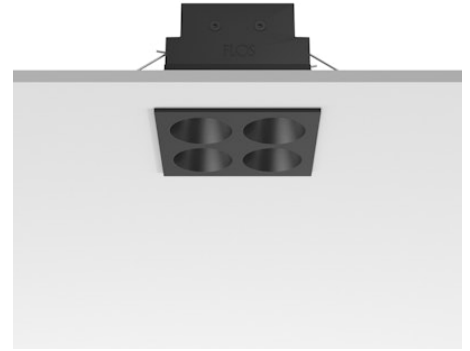

FLOS

05.0601.14C Black/Black

Light Shadow Fixed Trim 4 Spots Square Optic Spot

Designed by FLOS Architectural, 2022

966lm - 2700K - CRI> 90 - Beam° 11

Recessed integrated luminaire with 4 LED lighting spots. Remote power supply included (220-240V). Pre-installation frame not required.

Are you a professional and your project needs consulting and support?

[BOOK AN APPOINTMENT](#)

Main specifications

Mounting	Ceiling recessed
Environments	Indoor dry location
Light source type	LED
Light sources included	Yes
LED type	Power LED
Number of lamps	1
System power (W)	10.8
Source flux (lm)	1169
Lumen Output (lm)	966
Efficacy (lm/W)	89

Physical

Colour	Black/Black
Trim	Yes
Orientation	Fixed
Net weight (kg)	0.34
Package height (mm)	16
Package width (mm)	14
Package length (mm)	21
IP internal	20
IP external	55

Download

Mounting instructions [↓ PDF](#)