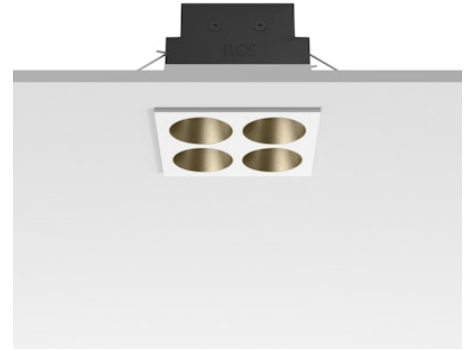

FLOS

05.0617.40C White/Bronze

Light Shadow Fixed Trim 4 Spots Square Optic Medium

Designed by FLOS Architectural, 2022

1061lm - 3000K - CRI> 90 - Beam° 25

Recessed integrated luminaire with 4 LED lighting spots. Remote power supply included (220-240V). Pre-installation frame not required.

Are you a professional and your project needs consulting and support?

[BOOK AN APPOINTMENT](#)

Main specifications

Mounting	Ceiling recessed
Environments	Indoor dry location
Light source type	LED
Light sources included	Yes
LED type	Power LED
Number of lamps	1
System power (W)	10.8
Source flux (lm)	1281
Lumen Output (lm)	1061
Efficacy (lm/W)	98

Physical

Colour	White/Bronze
Trim	Yes
Orientation	Fixed
Net weight (kg)	0.34
Package height (mm)	16
Package width (mm)	14
Package length (mm)	21
IP internal	20
IP external	55

Download

Mounting instructions [↓ PDF](#)