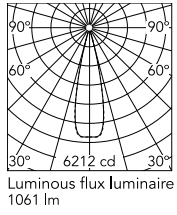

Physical

Colour	White/Bronze
Trim	Yes
Orientation	Fixed
Net weight (kg)	0.34
Package height (mm)	16
Package width (mm)	14
Package length (mm)	21
IP internal	20
IP external	55

Download

Mounting instructions [↓ PDF](#)

Schematic light drawing

h(m)	E(lx)	D(m)
1	6186	0.44
2	1546	0.88
3	687	1.32
4	387	1.76
5	247	2.20

Photometric

Lighting type	Direct
Light distribution	Symmetric
CCT (K)	3000
CRI>	90
LED Life / Failure Ratio	L80B10 > 50.000h (Tc=85°C)
Beam angle C0-180 (°)	25
Beam angle C90-270 (°)	25
Extreme cut off	No
UGR _L	<10