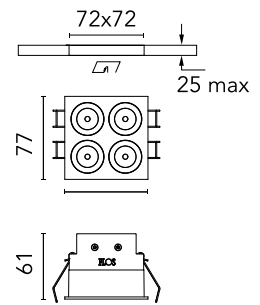

FLOS

05.0617.40C White/Bronze

Light Shadow Fixed Trim 4 Spots Square Optic Medium

Designed by FLOS Architectural, 2022

1061lm - 3000K - CRI> 90 - Beam° 25

Recessed integrated luminaire with 4 LED lighting spots. Remote power supply included (220-240V). Pre-installation frame not required.

Are you a professional and your project needs consulting and support?

[BOOK AN APPOINTMENT](#)

Main specifications

Mounting	Ceiling recessed
Environments	Indoor dry location
Light source type	LED
Light sources included	Yes
LED type	Power LED
Number of lamps	1
System power (W)	10.8
Source flux (lm)	1281
Lumen Output (lm)	1061
Efficacy (lm/W)	98

Physical

Colour	White/Bronze
Trim	Yes
Orientation	Fixed
Net weight (kg)	0.34
Package height (mm)	16
Package width (mm)	14
Package length (mm)	21
IP internal	20
IP external	55

Download

Mounting instructions [↓ PDF](#)

Schematic light drawing

h(m)	E(lx)	D(m)
1	6186	0.44
2	1546	0.88
3	687	1.32
4	387	1.76
5	247	2.20

Photometric

Lighting type	Direct
Light distribution	Symmetric
CCT (K)	3000
CRI>	90
LED Life / Failure Ratio	L80B10 > 50.000h (Tc=85°C)
Beam angle C0-180 (°)	25
Beam angle C90-270 (°)	25
Extreme cut off	No
UGR _L	<10