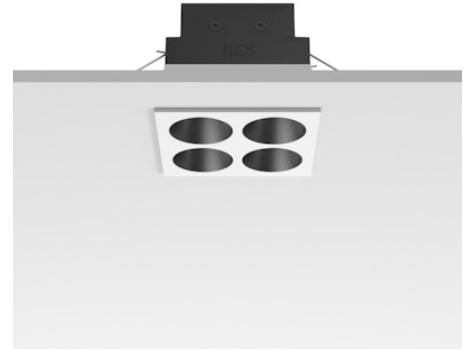

# FLOS

05.0616.40C White/Black

## Light Shadow Fixed Trim 4 Spots Square Optic Medium

Designed by FLOS Architectural, 2022

1050lm - 3000K - CRI> 90 - Beam° 24

Recessed integrated luminaire with 4 LED lighting spots. Remote power supply included (220-240V). Pre-installation frame not required.

### Main specifications

Mounting	Ceiling recessed
Environments	Indoor dry location
Light source type	LED
Light sources included	Yes
LED type	Power LED
Number of lamps	1
System power (W)	10.8
Source flux (lm)	1281
Lumen Output (lm)	1050
Efficacy (lm/W)	97