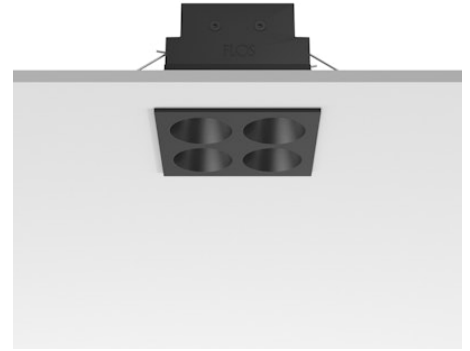

# FLOS

05.0616.14C Black/Black

## Light Shadow Fixed Trim 4 Spots Square Optic Medium

Designed by FLOS Architectural, 2022

1050lm - 3000K - CRI> 90 - Beam° 24

Recessed integrated luminaire with 4 LED lighting spots. Remote power supply included (220-240V). Pre-installation frame not required.

### Main specifications

Mounting	Ceiling recessed
Environments	Indoor dry location
Light source type	LED
Light sources included	Yes
LED type	Power LED
Number of lamps	1
System power (W)	10.8
Source flux (lm)	1281
Lumen Output (lm)	1050
Efficacy (lm/W)	97