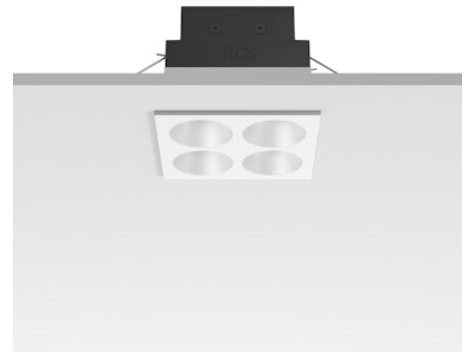

FLOS

05.0615.40C White/White

Light Shadow Fixed Trim 4 Spots Square Optic Medium

Designed by FLOS Architectural, 2022

1072lm - 3000K - CRI> 90 - Beam° 25

Recessed integrated luminaire with 4 LED lighting spots. Remote power supply included (220-240V). Pre-installation frame not required.

Are you a professional and your project needs consulting and support?

[BOOK AN APPOINTMENT](#)

Main specifications

Mounting	Ceiling recessed
Environments	Indoor dry location
Light source type	LED
Light sources included	Yes
LED type	Power LED
Number of lamps	1
System power (W)	10.8
Source flux (lm)	1281
Lumen Output (lm)	1072
Efficacy (lm/W)	99

Physical

Colour	White/White
Trim	Yes
Orientation	Fixed
Net weight (kg)	0.34
Package height (mm)	16
Package width (mm)	14
Package length (mm)	21
IP internal	20
IP external	55

Download

Mounting instructions [↓ PDF](#)