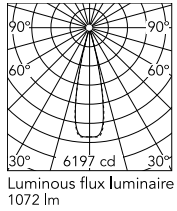

Physical

Colour	Black/White
Trim	Yes
Orientation	Fixed
Net weight (kg)	0.34
Package height (mm)	16
Package width (mm)	14
Package length (mm)	21
IP internal	20
IP external	55

Download

Mounting instructions [↓ PDF](#)

Schematic light drawing

h(m)	E(lx)	D(m)
1	6169	0.44
2	1542	0.88
3	685	1.31
4	386	1.75
5	247	2.19

Photometric

Lighting type	Direct
Light distribution	Symmetric
CCT (K)	3000
CRI>	90
LED Life / Failure Ratio	L80B10 > 50.000h (Tc=85°C)
Beam angle C0-180 (°)	25
Beam angle C90-270 (°)	25
Extreme cut off	No
UGR _L	<10