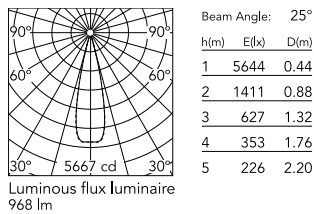

Schematic light drawing

Photometric

Lighting type	Direct
Light distribution	Symmetric
CCT (K)	2700
CRI>	90
LED Life / Failure Ratio	L80B10 > 50.000h (Tc=85°C)
Beam angle C0-180 (°)	25
Beam angle C90-270 (°)	25
Extreme cut off	No
UGR_L	<10

Electrical

Insulation class	II
Frequency (Hz)	50/60
Main voltage (Vac)	220-240
LED current (mA)	900
Power supply	Remote included
Dimmable	No
Power supply type	Non Dimmable