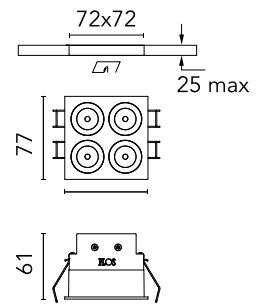

Are you a professional and your project needs consulting and support?

[BOOK AN APPOINTMENT](#)

Main specifications

Mounting	Ceiling recessed
Environments	Indoor dry location
Light source type	LED
Light sources included	Yes
LED type	Power LED
Number of lamps	1
System power (W)	10.8
Source flux (lm)	1169
Lumen Output (lm)	968
Efficacy (lm/W)	89

Physical

Colour	White/Bronze
Trim	Yes
Orientation	Fixed
Net weight (kg)	0.34
Package height (mm)	16
Package width (mm)	14
Package length (mm)	21
IP internal	20
IP external	55

Download

Mounting instructions [↓ PDF](#)

Photometric Files

LDT / IES [↓ ZIP](#)

Technical Drawings

2D [↓ ZIP](#)

3D [↓ ZIP](#)