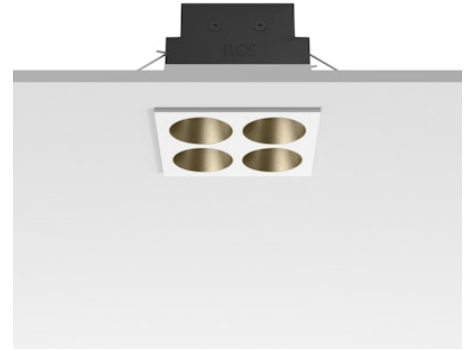

# FLOS

05.0612.40C White/Bronze

## Light Shadow Fixed Trim 4 Spots Square Optic Medium

Designed by FLOS Architectural, 2022

968lm - 2700K - CRI> 90 - Beam° 25

Recessed integrated luminaire with 4 LED lighting spots. Remote power supply included (220-240V). Pre-installation frame not required.

### Main specifications

Mounting	Ceiling recessed
Environments	Indoor dry location
Light source type	LED
Light sources included	Yes
LED type	Power LED
Number of lamps	1
System power (W)	10.8
Source flux (lm)	1169
Lumen Output (lm)	968
Efficacy (lm/W)	89