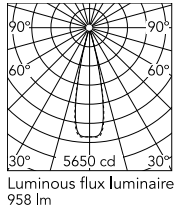

Physical

Colour	White/Black
Trim	Yes
Orientation	Fixed
Net weight (kg)	0.34
Package height (mm)	16
Package width (mm)	14
Package length (mm)	21
IP internal	20
IP external	55

Download

Mounting instructions [↓ PDF](#)

Schematic light drawing

h(m)	E(lx)	D(m)
1	5623	0.43
2	1406	0.87
3	625	1.30
4	351	1.74
5	225	2.17

Photometric

Lighting type	Direct
Light distribution	Symmetric
CCT (K)	2700
CRI>	90
LED Life / Failure Ratio	L80B10 > 50.000h (Tc=85°C)
Beam angle C0-180 (°)	24
Beam angle C90-270 (°)	25
Extreme cut off	No
UGR _L	<10