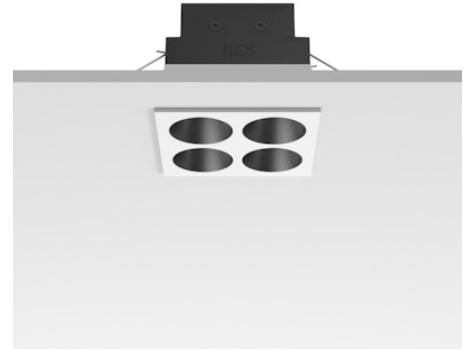

FLOS

05.0611.40C White/Black

Light Shadow Fixed Trim 4 Spots Square Optic Medium

Designed by FLOS Architectural, 2022

958lm - 2700K - CRI> 90 - Beam° 24

Recessed integrated luminaire with 4 LED lighting spots. Remote power supply included (220-240V). Pre-installation frame not required.

Are you a professional and your project needs consulting and support?

BOOK AN APPOINTMENT

Main specifications

Mounting	Ceiling recessed
Environments	Indoor dry location
Light source type	LED
Light sources included	Yes
LED type	Power LED
Number of lamps	1
System power (W)	10.8
Source flux (lm)	1169
Lumen Output (lm)	958
Efficacy (lm/W)	88

Physical

Colour	White/Black
Trim	Yes
Orientation	Fixed
Net weight (kg)	0.34
Package height (mm)	16
Package width (mm)	14
Package length (mm)	21
IP internal	20
IP external	55

Download

Mounting instructions [↓ PDF](#)