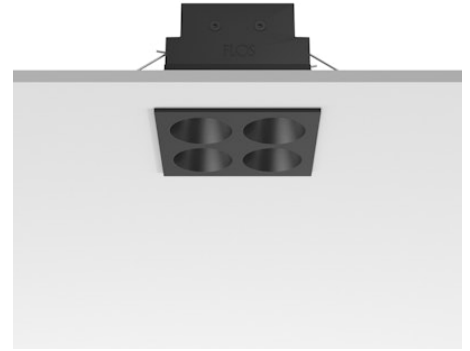

FLOS

05.0611.14C Black/Black

Light Shadow Fixed Trim 4 Spots Square Optic Medium

Designed by FLOS Architectural, 2022

958lm - 2700K - CRI> 90 - Beam° 24

Recessed integrated luminaire with 4 LED lighting spots. Remote power supply included (220-240V). Pre-installation frame not required.

Are you a professional and your project needs consulting and support?

BOOK AN APPOINTMENT

Main specifications

Mounting	Ceiling recessed
Environments	Indoor dry location
Light source type	LED
Light sources included	Yes
LED type	Power LED
Number of lamps	1
System power (W)	10.8
Source flux (lm)	1169
Lumen Output (lm)	958
Efficacy (lm/W)	88

Physical

Colour	Black/Black
Trim	Yes
Orientation	Fixed
Net weight (kg)	0.34
Package height (mm)	16
Package width (mm)	14
Package length (mm)	21
IP internal	20
IP external	55

Download

Mounting instructions [↓ PDF](#)