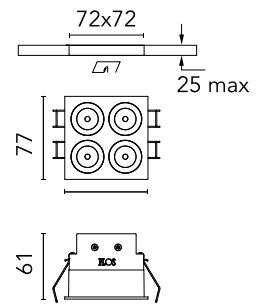

FLOS

05.0611.14C Black/Black

Light Shadow Fixed Trim 4 Spots Square Optic Medium

Designed by FLOS Architectural, 2022

958lm - 2700K - CRI> 90 - Beam° 24

Recessed integrated luminaire with 4 LED lighting spots. Remote power supply included (220-240V). Pre-installation frame not required.

Are you a professional and your project needs consulting and support?

BOOK AN APPOINTMENT

Main specifications

Mounting	Ceiling recessed
Environments	Indoor dry location
Light source type	LED
Light sources included	Yes
LED type	Power LED
Number of lamps	1
System power (W)	10.8
Source flux (lm)	1169
Lumen Output (lm)	958
Efficacy (lm/W)	88

Physical

Colour	Black/Black
Trim	Yes
Orientation	Fixed
Net weight (kg)	0.34
Package height (mm)	16
Package width (mm)	14
Package length (mm)	21
IP internal	20
IP external	55

Download

Mounting instructions [↓ PDF](#)

Schematic light drawing

h(m)	E(lx)	D(m)
1	5623	0.43
2	1406	0.87
3	625	1.30
4	351	1.74
5	225	2.17

Photometric

Lighting type	Direct
Light distribution	Symmetric
CCT (K)	2700
CRI>	90
LED Life / Failure Ratio	L80B10 > 50.000h (Tc=85°C)
Beam angle C0-180 (°)	24
Beam angle C90-270 (°)	25
Extreme cut off	No
UGR _L	<10