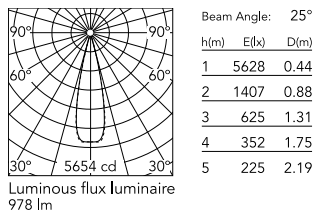

Physical

Colour	White/White
Trim	Yes
Orientation	Fixed
Net weight (kg)	0.34
Package height (mm)	16
Package width (mm)	14
Package length (mm)	21
IP internal	20
IP external	55

Download

Mounting instructions [↓ PDF](#)

Schematic light drawing

Photometric

Lighting type	Direct
Light distribution	Symmetric
CCT (K)	2700
CRI>	90
LED Life / Failure Ratio	L80B10 > 50.000h (Tc=85°C)
Beam angle C0-180 (°)	25
Beam angle C90-270 (°)	25
Extreme cut off	No
UGR _L	<10