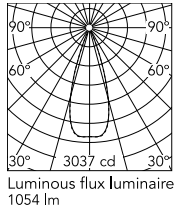

Schematic light drawing

h(m)	E(lx)	D(m)
1	3018	0.63
2	755	1.27
3	335	1.90
4	189	2.54
5	121	3.17

Photometric

Lighting type	Direct
Light distribution	Symmetric
CCT (K)	3000
CRI>	90
LED Life / Failure Ratio	L80B10 > 50.000h (Tc=85°C)
Beam angle C0-180 (°)	35
Beam angle C90-270 (°)	35
Extreme cut off	No
UGR_L	<10

Electrical

Insulation class	II
Frequency (Hz)	50/60
Main voltage (Vac)	220-240
LED current (mA)	900
Power supply	Remote included
Dimmable	No
Power supply type	Non Dimmable