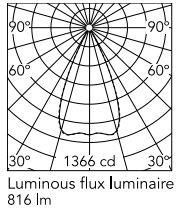

### Physical

Colour	White/Bronze
Trim	No
Orientation	Fixed
Net weight (kg)	0.34
Package height (mm)	16
Package width (mm)	14
Package length (mm)	21
IP internal	20
IP external	55

### Technical Drawings

2D [↓ ZIP](#)

3D [↓ ZIP](#)

## Schematic light drawing

h(m)	E(lx)	D(m)
1	1332	0.90
2	333	1.81
3	148	2.71
4	83	3.62
5	53	4.52