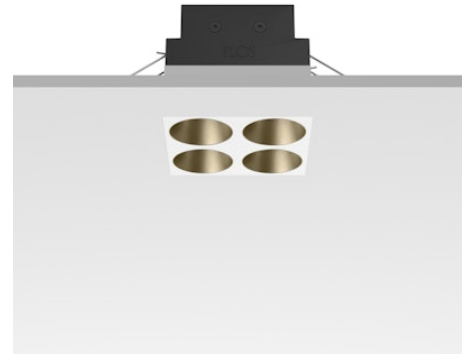

## Light Shadow Fixed No Trim Mains Dimming Version 4 Spots Square Optic Wide Flood

Designed by FLOS Architectural, 2022

816lm - 3000K - CRI> 90 - Beam° 49

Recessed integrated luminaire with 4 LED lighting spots. Remote power supply included (220-240V). It requires a pre-installation frame, to be ordered separately.

### Main specifications

Mounting	Ceiling recessed
Environments	Indoor dry location
Light source type	LED
Light sources included	Yes
LED type	Power LED
Number of lamps	1
System power (W)	9
Source flux (lm)	1016
Lumen Output (lm)	816
Efficacy (lm/W)	90