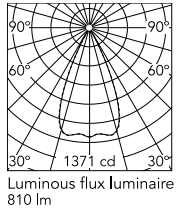

Physical

Colour	Black/Black
Trim	No
Orientation	Fixed
Net weight (kg)	0.34
Package height (mm)	16
Package width (mm)	14
Package length (mm)	21
IP internal	20
IP external	55

Download

Mounting instructions [↓ PDF](#)

Schematic light drawing

Beam Angle:	48°	
h(m)	E(lx)	D(m)
1	1364	0.90
2	341	1.80
3	152	2.70
4	85	3.59
5	55	4.49

Photometric

Lighting type	Direct
Light distribution	Symmetric
CCT (K)	3000
CRI>	90
LED Life / Failure Ratio	L80B10 > 50.000h (Tc=85°C)
Beam angle C0-180 (°)	48
Beam angle C90-270 (°)	49
Extreme cut off	No
UGR _L	<10