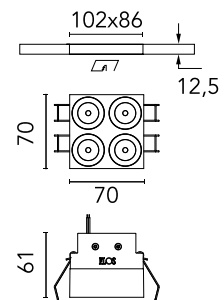

Are you a professional and your project needs consulting and support?

[BOOK AN APPOINTMENT](#)

Main specifications

Mounting	Ceiling recessed
Environments	Indoor dry location
Light source type	LED
Light sources included	Yes
LED type	Power LED
Number of lamps	1
System power (W)	9
Source flux (lm)	1016
Lumen Output (lm)	810
Efficacy (lm/W)	90

Physical

Colour	Black/Black
Trim	No
Orientation	Fixed
Net weight (kg)	0.34
Package height (mm)	16
Package width (mm)	14
Package length (mm)	21
IP internal	20
IP external	55

Download

Mounting instructions [↓ PDF](#)

Photometric Files

LDT / IES [↓ ZIP](#)

Technical Drawings

2D [↓ ZIP](#)

3D [↓ ZIP](#)