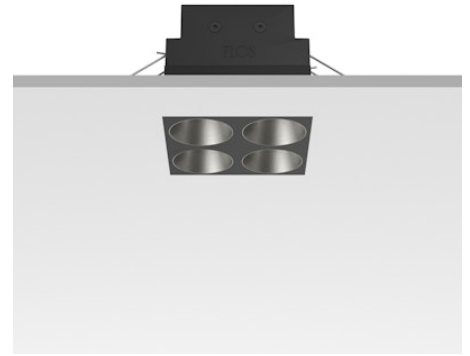

FLOS

05.0674.14CNI Black/Steel

Light Shadow Fixed No Trim Mains Dimming Version 4 Spots Square Optic Wide Flood

Designed by FLOS Architectural, 2022

770lm - 2700K - CRI> 90 - Beam° 48

Recessed integrated luminaire with 4 LED lighting spots. Remote power supply included (220-240V). It requires a pre-installation frame, to be ordered separately.

Are you a professional and your project needs consulting and support?

[BOOK AN APPOINTMENT](#)

Main specifications

| | |
|------------------------|---------------------|
| Mounting | Ceiling recessed |
| Environments | Indoor dry location |
| Light source type | LED |
| Light sources included | Yes |
| LED type | Power LED |
| Number of lamps | 1 |
| System power (W) | 9 |
| Source flux (lm) | 956 |
| Lumen Output (lm) | 770 |
| Efficacy (lm/W) | 85 |

Physical

| | |
|---------------------|-------------|
| Colour | Black/Steel |
| Trim | No |
| Orientation | Fixed |
| Net weight (kg) | 0.34 |
| Package height (mm) | 16 |
| Package width (mm) | 14 |
| Package length (mm) | 21 |
| IP internal | 20 |
| IP external | 55 |