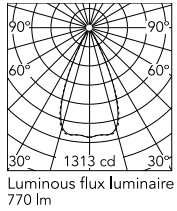

Schematic light drawing

h(m)	E(lx)	D(m)
1	1313	0.89
2	328	1.78
3	146	2.67
4	82	3.56
5	53	4.45

Photometric

Lighting type	Direct
Light distribution	Symmetric
CCT (K)	2700
CRI>	90
LED Life / Failure Ratio	L80B10 > 50.000h (Tc=85°C)
Beam angle C0-180 (°)	48
Beam angle C90-270 (°)	48
Extreme cut off	No
UGR_L	<10

Electrical

Insulation class	II
Frequency (Hz)	50/60
Main voltage (Vac)	220-240
LED current (mA)	900
Power supply	Remote included
Dimmable	Yes
Power supply type	Mains Cut Dimming