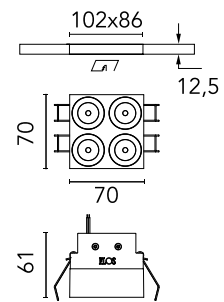

770lm - 2700K - CRI> 90 - Beam° 48

Recessed integrated luminaire with 4 LED lighting spots. Remote power supply included (220-240V). It requires a pre-installation frame, to be ordered separately.

Are you a professional and your project needs consulting and support?

[BOOK AN APPOINTMENT](#)

Main specifications

Mounting	Ceiling recessed
Environments	Indoor dry location
Light source type	LED
Light sources included	Yes
LED type	Power LED
Number of lamps	1
System power (W)	9
Source flux (lm)	956
Lumen Output (lm)	770
Efficacy (lm/W)	85

Physical

Colour	Black/Steel
Trim	No
Orientation	Fixed
Net weight (kg)	0.34
Package height (mm)	16
Package width (mm)	14
Package length (mm)	21
IP internal	20
IP external	55

Download

Mounting instructions [↓ PDF](#)

Photometric Files

LDT / IES [↓ ZIP](#)

Technical Drawings

2D [↓ ZIP](#)

3D [↓ ZIP](#)