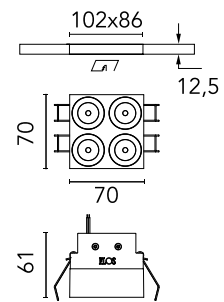

Are you a professional and your project needs consulting and support?

[BOOK AN APPOINTMENT](#)

Main specifications

Mounting	Ceiling recessed
Environments	Indoor dry location
Light source type	LED
Light sources included	Yes
LED type	Power LED
Number of lamps	1
System power (W)	9
Source flux (lm)	956
Lumen Output (lm)	762
Efficacy (lm/W)	84

Physical

Colour	Black/Black
Trim	No
Orientation	Fixed
Net weight (kg)	0.34
Package height (mm)	16
Package width (mm)	14
Package length (mm)	21
IP internal	20
IP external	55

Download

Mounting instructions [↓ PDF](#)

Photometric Files

LDT / IES [↓ ZIP](#)

Technical Drawings

2D [↓ ZIP](#)

3D [↓ ZIP](#)