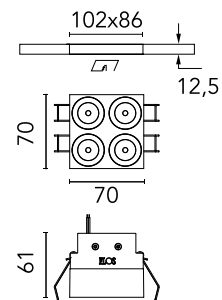

FLOS

05.0647.40CNI White/Bronze

Light Shadow Fixed No Trim Mains Dimming Version 4 Spots Square Optic Spot

Designed by FLOS Architectural, 2022

843lm - 3000K - CRI> 90 - Beam° 11

Recessed integrated luminaire with 4 LED lighting spots. Remote power supply included (220-240V). It requires a pre-installation frame, to be ordered separately.

Are you a professional and your project needs consulting and support?

[BOOK AN APPOINTMENT](#)

Main specifications

Mounting	Ceiling recessed
Environments	Indoor dry location
Light source type	LED
Light sources included	Yes
LED type	Power LED
Number of lamps	1
System power (W)	9
Source flux (lm)	1016
Lumen Output (lm)	843
Efficacy (lm/W)	93

Physical

Colour	White/Bronze
Trim	No
Orientation	Fixed
Net weight (kg)	0.34
Package height (mm)	16
Package width (mm)	14
Package length (mm)	21
IP internal	20
IP external	55

Download

Mounting instructions [↓ PDF](#)

Schematic light drawing

Beam Angle: 11°

h(m)	E(lx)	D(m)
1	15551	0.20
2	3888	0.40
3	1728	0.60
4	972	0.80
5	622	1.00

Luminous flux luminaire
843 lm

Photometric

Lighting type	Direct
Light distribution	Symmetric
CCT (K)	3000
CRI>	90
LED Life / Failure Ratio	L80B10 > 50.000h (Tc=85°C)
Beam angle C0-180 (°)	11
Beam angle C90-270 (°)	11
Extreme cut off	No
UGR _L	<10