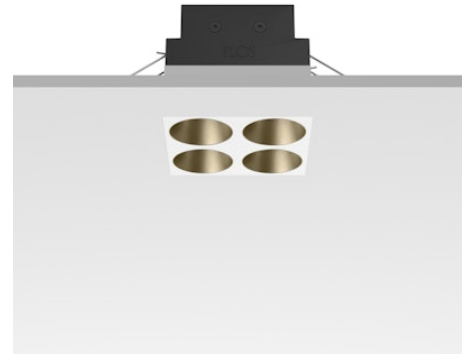

FLOS

05.0647.40CNI White/Bronze

Light Shadow Fixed No Trim Mains Dimming Version 4 Spots Square Optic Spot

Designed by FLOS Architectural, 2022

843lm - 3000K - CRI> 90 - Beam° 11

Recessed integrated luminaire with 4 LED lighting spots. Remote power supply included (220-240V). It requires a pre-installation frame, to be ordered separately.

Are you a professional and your project needs consulting and support?

[BOOK AN APPOINTMENT](#)

Main specifications

Mounting	Ceiling recessed
Environments	Indoor dry location
Light source type	LED
Light sources included	Yes
LED type	Power LED
Number of lamps	1
System power (W)	9
Source flux (lm)	1016
Lumen Output (lm)	843
Efficacy (lm/W)	93

Physical

Colour	White/Bronze
Trim	No
Orientation	Fixed
Net weight (kg)	0.34
Package height (mm)	16
Package width (mm)	14
Package length (mm)	21
IP internal	20
IP external	55

Download

Mounting instructions [↓ PDF](#)

Schematic light drawing

Beam Angle: 11°

h(m)	E(lx)	D(m)
1	15551	0.20
2	3888	0.40
3	1728	0.60
4	972	0.80
5	622	1.00

Luminous flux luminaire
843 lm

Photometric

Lighting type	Direct
Light distribution	Symmetric
CCT (K)	3000
CRI>	90
LED Life / Failure Ratio	L80B10 > 50.000h (Tc=85°C)
Beam angle C0-180 (°)	11
Beam angle C90-270 (°)	11
Extreme cut off	No
UGR _L	<10