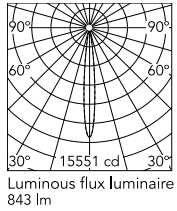

Physical

Colour	White/Bronze
Trim	No
Orientation	Fixed
Net weight (kg)	0.34
Package height (mm)	16
Package width (mm)	14
Package length (mm)	21
IP internal	20
IP external	55

Download

Mounting instructions [↓ PDF](#)

Schematic light drawing

Beam Angle: 11°

h(m)	E(lx)	D(m)
1	15551	0.20
2	3888	0.40
3	1728	0.60
4	972	0.80
5	622	1.00

Luminous flux luminaire
843 lm

Photometric

Lighting type	Direct
Light distribution	Symmetric
CCT (K)	3000
CRI>	90
LED Life / Failure Ratio	L80B10 > 50.000h (Tc=85°C)
Beam angle C0-180 (°)	11
Beam angle C90-270 (°)	11
Extreme cut off	No
UGR _L	<10