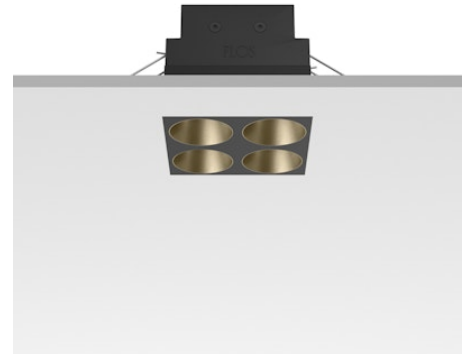

FLOS

05.0647.14CNI Black/Bronze

Light Shadow Fixed No Trim Mains Dimming Version 4 Spots Square Optic Spot

Designed by FLOS Architectural, 2022

843lm - 3000K - CRI> 90 - Beam° 11

Recessed integrated luminaire with 4 LED lighting spots. Remote power supply included (220-240V). It requires a pre-installation frame, to be ordered separately.

Are you a professional and your project needs consulting and support?

[BOOK AN APPOINTMENT](#)

Main specifications

| | |
|------------------------|---------------------|
| Mounting | Ceiling recessed |
| Environments | Indoor dry location |
| Light source type | LED |
| Light sources included | Yes |
| LED type | Power LED |
| Number of lamps | 1 |
| System power (W) | 9 |
| Source flux (lm) | 1016 |
| Lumen Output (lm) | 843 |
| Efficacy (lm/W) | 93 |

Physical

| | |
|---------------------|--------------|
| Colour | Black/Bronze |
| Trim | No |
| Orientation | Fixed |
| Net weight (kg) | 0.34 |
| Package height (mm) | 16 |
| Package width (mm) | 14 |
| Package length (mm) | 21 |
| IP internal | 20 |
| IP external | 55 |