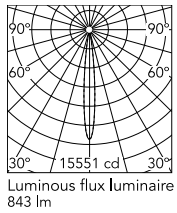

Schematic light drawing

h(m)	E(lx)	D(m)
1	15551	0.20
2	3888	0.40
3	1728	0.60
4	972	0.80
5	622	1.00

Photometric

Lighting type	Direct
Light distribution	Symmetric
CCT (K)	3000
CRI>	90
LED Life / Failure Ratio	L80B10 > 50.000h (Tc=85°C)
Beam angle C0-180 (°)	11
Beam angle C90-270 (°)	11
Extreme cut off	No
UGR_L	<10

Electrical

Insulation class	II
Frequency (Hz)	50/60
Main voltage (Vac)	220-240
LED current (mA)	900
Power supply	Remote included
Dimmable	Yes
Power supply type	Mains Cut Dimming