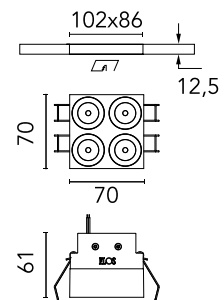

Are you a professional and your project needs consulting and support?

[BOOK AN APPOINTMENT](#)

Main specifications

Mounting	Ceiling recessed
Environments	Indoor dry location
Light source type	LED
Light sources included	Yes
LED type	Power LED
Number of lamps	1
System power (W)	9
Source flux (lm)	1016
Lumen Output (lm)	839
Efficacy (lm/W)	93

Physical

Colour	Black/Black
Trim	No
Orientation	Fixed
Net weight (kg)	0.34
Package height (mm)	16
Package width (mm)	14
Package length (mm)	21
IP internal	20
IP external	55

Download

Mounting instructions [↓ PDF](#)

Photometric Files

LDT / IES [↓ ZIP](#)

Technical Drawings

2D [↓ ZIP](#)

3D [↓ ZIP](#)