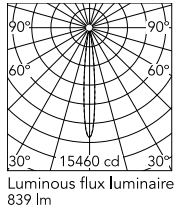

Physical

Colour	Black/Black
Trim	No
Orientation	Fixed
Net weight (kg)	0.34
Package height (mm)	16
Package width (mm)	14
Package length (mm)	21
IP internal	20
IP external	55

Download

Mounting instructions [↓ PDF](#)

Schematic light drawing

h(m)	E(lx)	D(m)
1	15460	0.20
2	3865	0.40
3	1718	0.59
4	966	0.79
5	618	0.99

Photometric

Lighting type	Direct
Light distribution	Symmetric
CCT (K)	3000
CRI>	90
LED Life / Failure Ratio	L80B10 > 50.000h (Tc=85°C)
Beam angle C0-180 (°)	11
Beam angle C90-270 (°)	11
Extreme cut off	No
UGR _L	<10