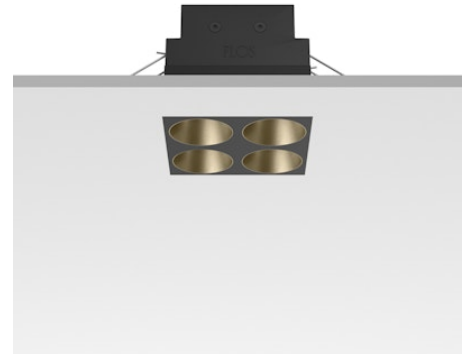

FLOS

05.0642.14CNI Black/Bronze

Light Shadow Fixed No Trim Mains Dimming Version 4 Spots Square Optic Spot

Designed by FLOS Architectural, 2022

793lm - 2700K - CRI> 90 - Beam° 11

Recessed integrated luminaire with 4 LED lighting spots. Remote power supply included (220-240V). It requires a pre-installation frame, to be ordered separately.

Are you a professional and your project needs consulting and support?

BOOK AN APPOINTMENT

Main specifications

Mounting	Ceiling recessed
Environments	Indoor dry location
Light source type	LED
Light sources included	Yes
LED type	Power LED
Number of lamps	1
System power (W)	9
Source flux (lm)	956
Lumen Output (lm)	793
Efficacy (lm/W)	88

Physical

Colour	Black/Bronze
Trim	No
Orientation	Fixed
Net weight (kg)	0.34
Package height (mm)	16
Package width (mm)	14
Package length (mm)	21
IP internal	20
IP external	55

Download

Mounting instructions [↓ PDF](#)