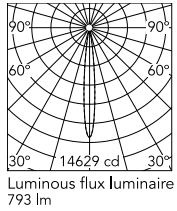

Physical

Colour	Black/Bronze
Trim	No
Orientation	Fixed
Net weight (kg)	0.34
Package height (mm)	16
Package width (mm)	14
Package length (mm)	21
IP internal	20
IP external	55

Download

Mounting instructions [↓ PDF](#)

Schematic light drawing

h(m)	E(lx)	D(m)
1	14629	0.20
2	3657	0.40
3	1625	0.60
4	914	0.80
5	585	1.00

Photometric

Lighting type	Direct
Light distribution	Symmetric
CCT (K)	2700
CRI>	90
LED Life / Failure Ratio	L80B10 > 50.000h (Tc=85°C)
Beam angle C0-180 (°)	11
Beam angle C90-270 (°)	11
Extreme cut off	No
UGR _L	<10