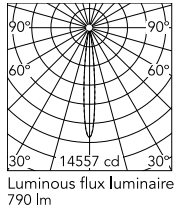

Physical

Colour	White/Black
Trim	No
Orientation	Fixed
Net weight (kg)	0.34
Package height (mm)	16
Package width (mm)	14
Package length (mm)	21
IP internal	20
IP external	55

Download

Mounting instructions [↓ PDF](#)

Schematic light drawing

h(m)	E(lx)	D(m)
1	14557	0.20
2	3639	0.40
3	1617	0.59
4	910	0.79
5	582	0.99

Photometric

Lighting type	Direct
Light distribution	Symmetric
CCT (K)	2700
CRI>	90
LED Life / Failure Ratio	L80B10 > 50.000h (Tc=85°C)
Beam angle C0-180 (°)	11
Beam angle C90-270 (°)	11
Extreme cut off	No
UGR _L	<10