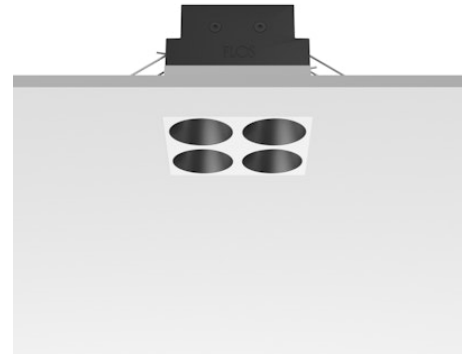

FLOS

05.0641.40CNI White/Black

Light Shadow Fixed No Trim Mains Dimming Version 4 Spots Square Optic Spot

Designed by FLOS Architectural, 2022

790lm - 2700K - CRI> 90 - Beam° 11

Recessed integrated luminaire with 4 LED lighting spots. Remote power supply included (220-240V). It requires a pre-installation frame, to be ordered separately.

Are you a professional and your project needs consulting and support?

[BOOK AN APPOINTMENT](#)

Main specifications

Mounting	Ceiling recessed
Environments	Indoor dry location
Light source type	LED
Light sources included	Yes
LED type	Power LED
Number of lamps	1
System power (W)	9
Source flux (lm)	956
Lumen Output (lm)	790
Efficacy (lm/W)	87

Physical

Colour	White/Black
Trim	No
Orientation	Fixed
Net weight (kg)	0.34
Package height (mm)	16
Package width (mm)	14
Package length (mm)	21
IP internal	20
IP external	55

Download

Mounting instructions [↓ PDF](#)