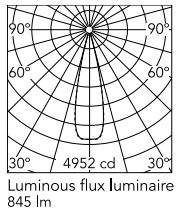

Physical

Colour	White/Steel
Trim	No
Orientation	Fixed
Net weight (kg)	0.34
Package height (mm)	16
Package width (mm)	14
Package length (mm)	21
IP internal	20
IP external	55

Download

Mounting instructions [↓ PDF](#)

Schematic light drawing

h(m)	E(lx)	D(m)
1	4941	0.44
2	1235	0.88
3	549	1.32
4	309	1.76
5	198	2.20

Photometric

Lighting type	Direct
Light distribution	Symmetric
CCT (K)	3000
CRI>	90
LED Life / Failure Ratio	L80B10 > 50.000h (Tc=85°C)
Beam angle C0-180 (°)	25
Beam angle C90-270 (°)	25
Extreme cut off	No
UGR _L	<10