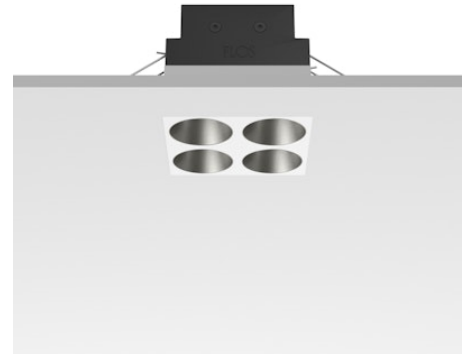

Light Shadow Fixed No Trim Mains Dimming Version 4 Spots Square Optic Medium

Designed by FLOS Architectural, 2022

845lm - 3000K - CRI> 90 - Beam° 25

Recessed integrated luminaire with 4 LED lighting spots. Remote power supply included (220-240V). It requires a pre-installation frame, to be ordered separately.

Are you a professional and your project needs consulting and support?

[BOOK AN APPOINTMENT](#)

Main specifications

Mounting	Ceiling recessed
Environments	Indoor dry location
Light source type	LED
Light sources included	Yes
LED type	Power LED
Number of lamps	1
System power (W)	9
Source flux (lm)	1016
Lumen Output (lm)	845
Efficacy (lm/W)	93

Physical

Colour	White/Steel
Trim	No
Orientation	Fixed
Net weight (kg)	0.34
Package height (mm)	16
Package width (mm)	14
Package length (mm)	21
IP internal	20
IP external	55

Download

Mounting instructions [↓ PDF](#)