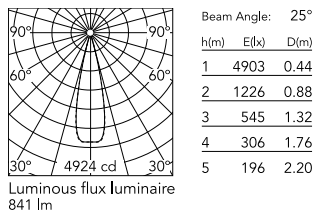

Schematic light drawing

Photometric

Lighting type	Direct
Light distribution	Symmetric
CCT (K)	3000
CRI>	90
LED Life / Failure Ratio	L80B10 > 50.000h (Tc=85°C)
Beam angle C0-180 (°)	25
Beam angle C90-270 (°)	25
Extreme cut off	No
UGR_L	<10

Electrical

Insulation class	II
Frequency (Hz)	50/60
Main voltage (Vac)	220-240
LED current (mA)	900
Power supply	Remote included
Dimmable	Yes
Power supply type	Mains Cut Dimming