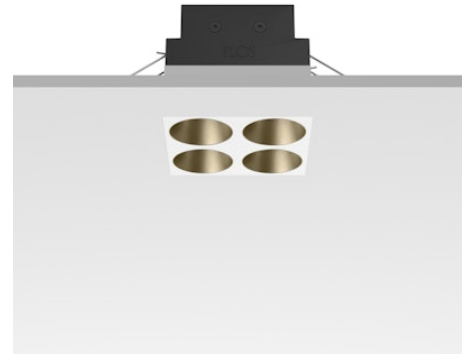

## Light Shadow Fixed No Trim Mains Dimming Version 4 Spots Square Optic Medium

Designed by FLOS Architectural, 2022

841lm - 3000K - CRI> 90 - Beam° 25

Recessed integrated luminaire with 4 LED lighting spots. Remote power supply included (220-240V). It requires a pre-installation frame, to be ordered separately.

### Main specifications

Mounting	Ceiling recessed
Environments	Indoor dry location
Light source type	LED
Light sources included	Yes
LED type	Power LED
Number of lamps	1
System power (W)	9
Source flux (lm)	1016
Lumen Output (lm)	841
Efficacy (lm/W)	93