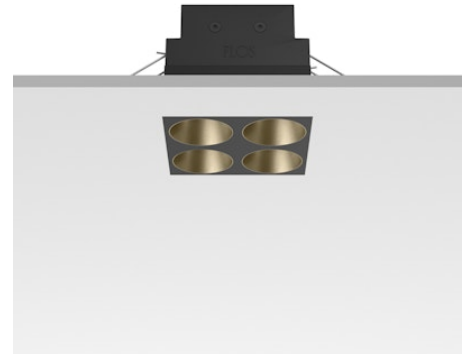

## Light Shadow Fixed No Trim Mains Dimming Version 4 Spots Square Optic Medium

Designed by FLOS Architectural, 2022

841lm - 3000K - CRI> 90 - Beam° 25

Recessed integrated luminaire with 4 LED lighting spots. Remote power supply included (220-240V). It requires a pre-installation frame, to be ordered separately.

### Main specifications

Mounting	Ceiling recessed
Environments	Indoor dry location
Light source type	LED
Light sources included	Yes
LED type	Power LED
Number of lamps	1
System power (W)	9
Source flux (lm)	1016
Lumen Output (lm)	841
Efficacy (lm/W)	93