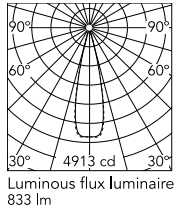

Physical

Colour	White/Black
Trim	No
Orientation	Fixed
Net weight (kg)	0.34
Package height (mm)	16
Package width (mm)	14
Package length (mm)	21
IP internal	20
IP external	55

Download

Mounting instructions [↓ PDF](#)

Schematic light drawing

h(m)	E(lx)	D(m)
1	4889	0.43
2	1222	0.87
3	543	1.30
4	306	1.74
5	196	2.17

Photometric

Lighting type	Direct
Light distribution	Symmetric
CCT (K)	3000
CRI>	90
LED Life / Failure Ratio	L80B10 > 50.000h (Tc=85°C)
Beam angle C0-180 (°)	24
Beam angle C90-270 (°)	25
Extreme cut off	No
UGR _L	<10