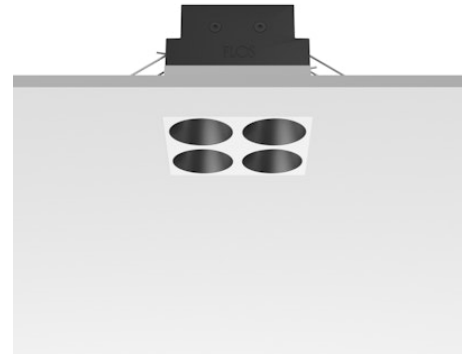

Light Shadow Fixed No Trim Mains Dimming Version 4 Spots Square Optic Medium

Designed by FLOS Architectural, 2022

833lm - 3000K - CRI> 90 - Beam° 24

Recessed integrated luminaire with 4 LED lighting spots. Remote power supply included (220-240V). It requires a pre-installation frame, to be ordered separately.

Are you a professional and your project needs consulting and support?

[BOOK AN APPOINTMENT](#)

Main specifications

Mounting	Ceiling recessed
Environments	Indoor dry location
Light source type	LED
Light sources included	Yes
LED type	Power LED
Number of lamps	1
System power (W)	9
Source flux (lm)	1016
Lumen Output (lm)	833
Efficacy (lm/W)	92

Physical

Colour	White/Black
Trim	No
Orientation	Fixed
Net weight (kg)	0.34
Package height (mm)	16
Package width (mm)	14
Package length (mm)	21
IP internal	20
IP external	55

Download

Mounting instructions [↓ PDF](#)