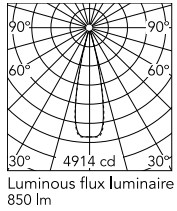

Physical

Colour	White/White
Trim	No
Orientation	Fixed
Net weight (kg)	0.34
Package height (mm)	16
Package width (mm)	14
Package length (mm)	21
IP internal	20
IP external	55

Download

Mounting instructions [↓ PDF](#)

Schematic light drawing

h(m)	E(lx)	D(m)
1	4891	0.44
2	1223	0.88
3	543	1.31
4	306	1.75
5	196	2.19

Photometric

Lighting type	Direct
Light distribution	Symmetric
CCT (K)	3000
CRI>	90
LED Life / Failure Ratio	L80B10 > 50.000h (Tc=85°C)
Beam angle C0-180 (°)	25
Beam angle C90-270 (°)	25
Extreme cut off	No
UGR _L	<10