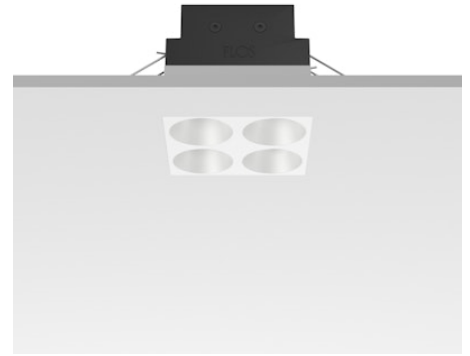

Light Shadow Fixed No Trim Mains Dimming Version 4 Spots Square Optic Medium

Designed by FLOS Architectural, 2022

850lm - 3000K - CRI> 90 - Beam° 25

Recessed integrated luminaire with 4 LED lighting spots. Remote power supply included (220-240V). It requires a pre-installation frame, to be ordered separately.

Are you a professional and your project needs consulting and support?

[BOOK AN APPOINTMENT](#)

Main specifications

Mounting	Ceiling recessed
Environments	Indoor dry location
Light source type	LED
Light sources included	Yes
LED type	Power LED
Number of lamps	1
System power (W)	9
Source flux (lm)	1016
Lumen Output (lm)	850
Efficacy (lm/W)	94

Physical

Colour	White/White
Trim	No
Orientation	Fixed
Net weight (kg)	0.34
Package height (mm)	16
Package width (mm)	14
Package length (mm)	21
IP internal	20
IP external	55

Download

Mounting instructions [↓ PDF](#)