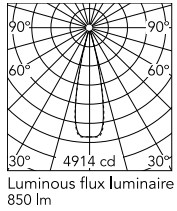

### Physical

Colour	Black/White
Trim	No
Orientation	Fixed
Net weight (kg)	0.34
Package height (mm)	16
Package width (mm)	14
Package length (mm)	21
IP internal	20
IP external	55

### Technical Drawings

2D [↓ ZIP](#)

3D [↓ ZIP](#)

## Schematic light drawing

h(m)	E(lx)	D(m)
1	4891	0.44
2	1223	0.88
3	543	1.31
4	306	1.75
5	196	2.19