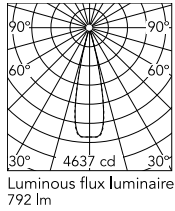

Physical

Colour	White/Bronze
Trim	No
Orientation	Fixed
Net weight (kg)	0.34
Package height (mm)	16
Package width (mm)	14
Package length (mm)	21
IP internal	20
IP external	55

Download

Mounting instructions [↓ PDF](#)

Schematic light drawing

h(m)	E(lx)	D(m)
1	4618	0.44
2	1154	0.88
3	513	1.32
4	289	1.76
5	185	2.20

Photometric

Lighting type	Direct
Light distribution	Symmetric
CCT (K)	2700
CRI>	90
LED Life / Failure Ratio	L80B10 > 50.000h (Tc=85°C)
Beam angle C0-180 (°)	25
Beam angle C90-270 (°)	25
Extreme cut off	No
UGR _L	<10