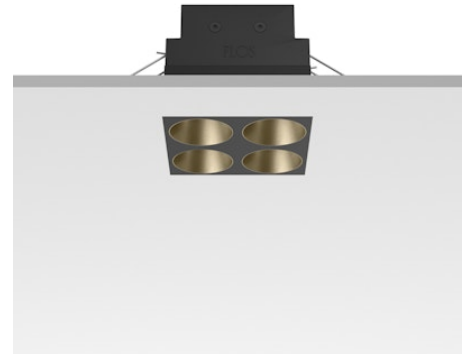

## Light Shadow Fixed No Trim Mains Dimming Version 4 Spots Square Optic Medium

Designed by FLOS Architectural, 2022

792lm - 2700K - CRI> 90 - Beam° 25

Recessed integrated luminaire with 4 LED lighting spots. Remote power supply included (220-240V). It requires a pre-installation frame, to be ordered separately.

### Main specifications

Mounting	Ceiling recessed
Environments	Indoor dry location
Light source type	LED
Light sources included	Yes
LED type	Power LED
Number of lamps	1
System power (W)	9
Source flux (lm)	956
Lumen Output (lm)	792
Efficacy (lm/W)	88