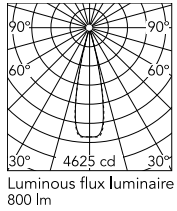

Physical

Colour	White/White
Trim	No
Orientation	Fixed
Net weight (kg)	0.34
Package height (mm)	16
Package width (mm)	14
Package length (mm)	21
IP internal	20
IP external	55

Download

Mounting instructions [↓ PDF](#)

Schematic light drawing

h(m)	E(lx)	D(m)
1	4604	0.44
2	1151	0.88
3	512	1.31
4	288	1.75
5	184	2.19

Photometric

Lighting type	Direct
Light distribution	Symmetric
CCT (K)	2700
CRI>	90
LED Life / Failure Ratio	L80B10 > 50.000h (Tc=85°C)
Beam angle C0-180 (°)	25
Beam angle C90-270 (°)	25
Extreme cut off	No
UGR _L	<10