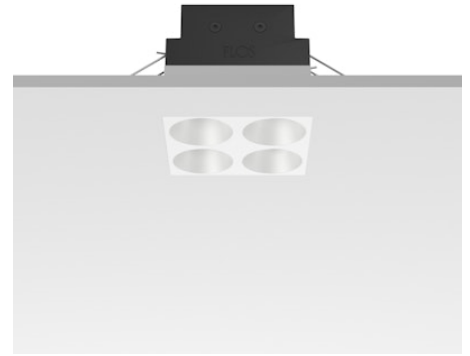

Light Shadow Fixed No Trim Mains Dimming Version 4 Spots Square Optic Medium

Designed by FLOS Architectural, 2022

800lm - 2700K - CRI> 90 - Beam° 25

Recessed integrated luminaire with 4 LED lighting spots. Remote power supply included (220-240V). It requires a pre-installation frame, to be ordered separately.

Are you a professional and your project needs consulting and support?

[BOOK AN APPOINTMENT](#)

Main specifications

Mounting	Ceiling recessed
Environments	Indoor dry location
Light source type	LED
Light sources included	Yes
LED type	Power LED
Number of lamps	1
System power (W)	9
Source flux (lm)	956
Lumen Output (lm)	800
Efficacy (lm/W)	88

Physical

Colour	White/White
Trim	No
Orientation	Fixed
Net weight (kg)	0.34
Package height (mm)	16
Package width (mm)	14
Package length (mm)	21
IP internal	20
IP external	55

Download

Mounting instructions [↓ PDF](#)