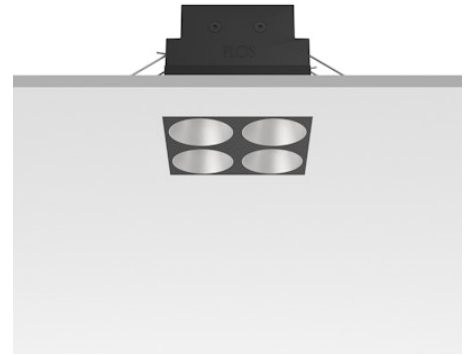

FLOS

05.0650.14CNI Black/White

Light Shadow Fixed No Trim Mains Dimming Version 4 Spots Square Optic Medium

Designed by FLOS Architectural, 2022

800lm - 2700K - CRI> 90 - Beam° 25

Recessed integrated luminaire with 4 LED lighting spots. Remote power supply included (220-240V). It requires a pre-installation frame, to be ordered separately.

Are you a professional and your project needs consulting and support?

[BOOK AN APPOINTMENT](#)

Main specifications

Mounting	Ceiling recessed
Environments	Indoor dry location
Light source type	LED
Light sources included	Yes
LED type	Power LED
Number of lamps	1
System power (W)	9
Source flux (lm)	956
Lumen Output (lm)	800
Efficacy (lm/W)	88

Physical

Colour	Black/White
Trim	No
Orientation	Fixed
Net weight (kg)	0.34
Package height (mm)	16
Package width (mm)	14
Package length (mm)	21
IP internal	20
IP external	55

Download

Mounting instructions [↓ PDF](#)