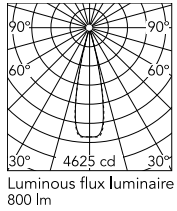

Physical

Colour	Black/White
Trim	No
Orientation	Fixed
Net weight (kg)	0.34
Package height (mm)	16
Package width (mm)	14
Package length (mm)	21
IP internal	20
IP external	55

Download

Mounting instructions [↓ PDF](#)

Schematic light drawing

h(m)	E(lx)	D(m)
1	4604	0.44
2	1151	0.88
3	512	1.31
4	288	1.75
5	184	2.19

Photometric

Lighting type	Direct
Light distribution	Symmetric
CCT (K)	2700
CRI>	90
LED Life / Failure Ratio	L80B10 > 50.000h (Tc=85°C)
Beam angle C0-180 (°)	25
Beam angle C90-270 (°)	25
Extreme cut off	No
UGR _L	<10