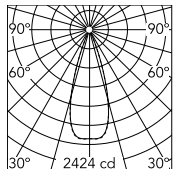

Physical

Colour	White/Bronze
Trim	No
Orientation	Fixed
Net weight (kg)	0.34
Package height (mm)	16
Package width (mm)	14
Package length (mm)	21
IP internal	20
IP external	55

Download

Mounting instructions [↓ PDF](#)

Schematic light drawing

Beam Angle: 35°

h(m)	E(lx)	D(m)
1	2411	0.63
2	603	1.26
3	268	1.89
4	151	2.52
5	96	3.15

Luminous flux luminaire
818 lm

Photometric

Lighting type	Direct
Light distribution	Symmetric
CCT (K)	3000
CRI>	90
LED Life / Failure Ratio	L80B10 > 50.000h (Tc=85°C)
Beam angle C0-180 (°)	35
Beam angle C90-270 (°)	35
Extreme cut off	No
UGR _L	<10