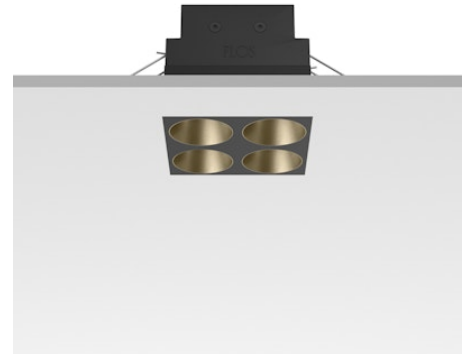

FLOS

05.0662.14CNI Black/Bronze

Light Shadow Fixed No Trim Mains Dimming Version 4 Spots Square Optic Flood

Designed by FLOS Architectural, 2022

770lm - 2700K - CRI> 90 - Beam° 35

Recessed integrated luminaire with 4 LED lighting spots. Remote power supply included (220-240V). It requires a pre-installation frame, to be ordered separately.

Are you a professional and your project needs consulting and support?

[BOOK AN APPOINTMENT](#)

Main specifications

Mounting	Ceiling recessed
Environments	Indoor dry location
Light source type	LED
Light sources included	Yes
LED type	Power LED
Number of lamps	1
System power (W)	9
Source flux (lm)	956
Lumen Output (lm)	770
Efficacy (lm/W)	85

Physical

Colour	Black/Bronze
Trim	No
Orientation	Fixed
Net weight (kg)	0.34
Package height (mm)	16
Package width (mm)	14
Package length (mm)	21
IP internal	20
IP external	55

Download

Mounting instructions [↓ PDF](#)