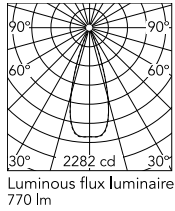

Physical

Colour	Black/Bronze
Trim	No
Orientation	Fixed
Net weight (kg)	0.34
Package height (mm)	16
Package width (mm)	14
Package length (mm)	21
IP internal	20
IP external	55

Download

Mounting instructions [↓ PDF](#)

Schematic light drawing

h(m)	E(lx)	D(m)
1	2270	0.63
2	567	1.26
3	252	1.89
4	142	2.52
5	91	3.15

Photometric

Lighting type	Direct
Light distribution	Symmetric
CCT (K)	2700
CRI>	90
LED Life / Failure Ratio	L80B10 > 50.000h (Tc=85°C)
Beam angle C0-180 (°)	35
Beam angle C90-270 (°)	35
Extreme cut off	No
UGR _L	<10