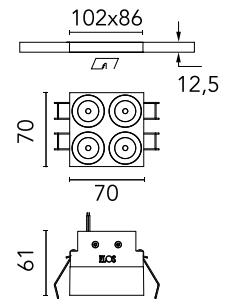

770lm - 2700K - CRI> 90 - Beam° 35

Recessed integrated luminaire with 4 LED lighting spots. Remote power supply included (220-240V). It requires a pre-installation frame, to be ordered separately.

Are you a professional and your project needs consulting and support?

[BOOK AN APPOINTMENT](#)

Main specifications

Mounting	Ceiling recessed
Environments	Indoor dry location
Light source type	LED
Light sources included	Yes
LED type	Power LED
Number of lamps	1
System power (W)	9
Source flux (lm)	956
Lumen Output (lm)	770
Efficacy (lm/W)	85

Physical

Colour	Black/Bronze
Trim	No
Orientation	Fixed
Net weight (kg)	0.34
Package height (mm)	16
Package width (mm)	14
Package length (mm)	21
IP internal	20
IP external	55

Download

Mounting instructions [↓ PDF](#)

Photometric Files

LDT / IES [↓ ZIP](#)

Technical Drawings

2D [↓ ZIP](#)

3D [↓ ZIP](#)