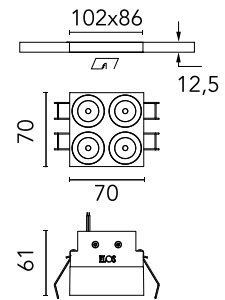

FLOS

05.0672.14CDA Black/Bronze

Light Shadow Fixed No Trim Dali Version 4 Spots Square Optic Wide Flood

Designed by FLOS Architectural, 2022

939lm - 2700K - CRI> 90 - Beam° 49

Recessed integrated luminaire with 4 LED lighting spots. Remote power supply included (220-240V). It requires a pre-installation frame, to be ordered separately.

Are you a professional and your project needs consulting and support?

BOOK AN APPOINTMENT

Main specifications

Mounting	Ceiling recessed
Environments	Indoor dry location
Light source type	LED
Light sources included	Yes
LED type	Power LED
Number of lamps	1
System power (W)	10.8
Source flux (lm)	1169
Lumen Output (lm)	939
Efficacy (lm/W)	86

Physical

Colour	Black/Bronze
Trim	No
Orientation	Fixed
Net weight (kg)	0.34
Package height (mm)	16
Package width (mm)	14
Package length (mm)	21
IP internal	20
IP external	55

Download

Mounting instructions [↓ PDF](#)

Schematic light drawing

h(m)	E(lx)	D(m)
1	1533	0.90
2	383	1.81
3	170	2.71
4	96	3.62
5	61	4.52

Photometric

Lighting type	Direct
Light distribution	Symmetric
CCT (K)	2700
CRI>	90
LED Life / Failure Ratio	L80B10 > 50.000h (Tc=85°C)
Beam angle C0-180 (°)	49
Beam angle C90-270 (°)	49
Extreme cut off	No
UGR _L	<10