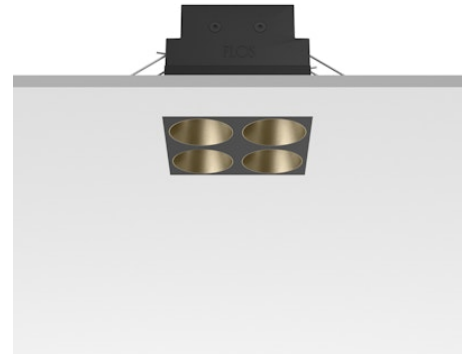

FLOS

05.0672.14CDA Black/Bronze

Light Shadow Fixed No Trim Dali Version 4 Spots Square Optic Wide Flood

Designed by FLOS Architectural, 2022

939lm - 2700K - CRI> 90 - Beam° 49

Recessed integrated luminaire with 4 LED lighting spots. Remote power supply included (220-240V). It requires a pre-installation frame, to be ordered separately.

Are you a professional and your project needs consulting and support?

BOOK AN APPOINTMENT

Main specifications

Mounting	Ceiling recessed
Environments	Indoor dry location
Light source type	LED
Light sources included	Yes
LED type	Power LED
Number of lamps	1
System power (W)	10.8
Source flux (lm)	1169
Lumen Output (lm)	939
Efficacy (lm/W)	86

Physical

Colour	Black/Bronze
Trim	No
Orientation	Fixed
Net weight (kg)	0.34
Package height (mm)	16
Package width (mm)	14
Package length (mm)	21
IP internal	20
IP external	55

Download

Mounting instructions [↓ PDF](#)