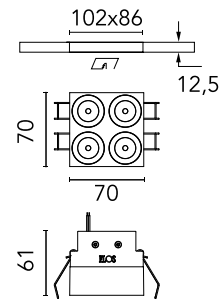

FLOS

05.0671.14CDA Black/Black

Light Shadow Fixed No Trim Dali Version 4 Spots Square Optic Wide Flood

Designed by FLOS Architectural, 2022

932lm - 2700K - CRI> 90 - Beam° 48

Recessed integrated luminaire with 4 LED lighting spots. Remote power supply included (220-240V). It requires a pre-installation frame, to be ordered separately.

Are you a professional and your project needs consulting and support?

[BOOK AN APPOINTMENT](#)

Main specifications

Mounting	Ceiling recessed
Environments	Indoor dry location
Light source type	LED
Light sources included	Yes
LED type	Power LED
Number of lamps	1
System power (W)	10.8
Source flux (lm)	1169
Lumen Output (lm)	932
Efficacy (lm/W)	86

Physical

Colour	Black/Black
Trim	No
Orientation	Fixed
Net weight (kg)	0.34
Package height (mm)	16
Package width (mm)	14
Package length (mm)	21
IP internal	20
IP external	55

Download

Mounting instructions [↓ PDF](#)

Schematic light drawing

h(m)	E(lx)	D(m)
1	1570	0.90
2	392	1.80
3	174	2.70
4	98	3.59
5	63	4.49

Photometric

Lighting type	Direct
Light distribution	Symmetric
CCT (K)	2700
CRI>	90
LED Life / Failure Ratio	L80B10 > 50.000h (Tc=85°C)
Beam angle C0-180 (°)	48
Beam angle C90-270 (°)	49
Extreme cut off	No
UGR _L	<10