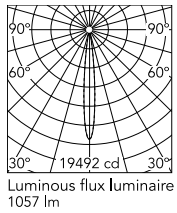

Physical

Colour	White/Steel
Trim	No
Orientation	Fixed
Net weight (kg)	0.34
Package height (mm)	16
Package width (mm)	14
Package length (mm)	21
IP internal	20
IP external	55

Download

Mounting instructions [↓ PDF](#)

Schematic light drawing

h(m)	E(lx)	D(m)
1	19492	0.20
2	4873	0.40
3	2166	0.60
4	1218	0.79
5	780	0.99

Photometric

Lighting type	Direct
Light distribution	Symmetric
CCT (K)	3000
CRI>	90
LED Life / Failure Ratio	L80B10 > 50.000h (Tc=85°C)
Beam angle C0-180 (°)	11
Beam angle C90-270 (°)	11
Extreme cut off	No
UGR _L	<10