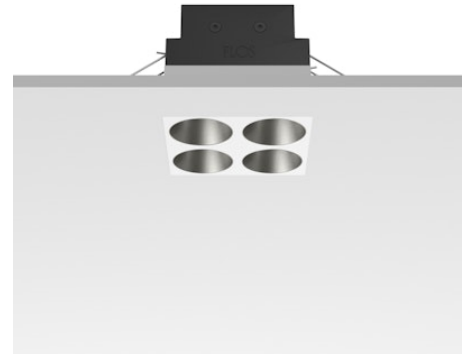

Light Shadow Fixed No Trim Dali Version 4 Spots Square Optic Spot

Designed by FLOS Architectural, 2022

1057lm - 3000K - CRI> 90 - Beam° 11

Recessed integrated luminaire with 4 LED lighting spots. Remote power supply included (220-240V). It requires a pre-installation frame, to be ordered separately.

Are you a professional and your project needs consulting and support?

[BOOK AN APPOINTMENT](#)

Main specifications

Mounting	Ceiling recessed
Environments	Indoor dry location
Light source type	LED
Light sources included	Yes
LED type	Power LED
Number of lamps	1
System power (W)	10.8
Source flux (lm)	1281
Lumen Output (lm)	1057
Efficacy (lm/W)	97

Physical

Colour	White/Steel
Trim	No
Orientation	Fixed
Net weight (kg)	0.34
Package height (mm)	16
Package width (mm)	14
Package length (mm)	21
IP internal	20
IP external	55

Download

Mounting instructions [↓ PDF](#)