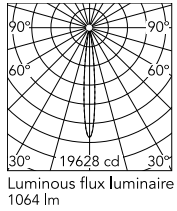

Physical

Colour	White/Bronze
Trim	No
Orientation	Fixed
Net weight (kg)	0.34
Package height (mm)	16
Package width (mm)	14
Package length (mm)	21
IP internal	20
IP external	55

Download

Mounting instructions [↓ PDF](#)

Schematic light drawing

h(m)	E(lx)	D(m)
1	19628	0.20
2	4907	0.40
3	2181	0.60
4	1227	0.80
5	785	1.00

Photometric

Lighting type	Direct
Light distribution	Symmetric
CCT (K)	3000
CRI>	90
LED Life / Failure Ratio	L80B10 > 50.000h (Tc=85°C)
Beam angle C0-180 (°)	11
Beam angle C90-270 (°)	11
Extreme cut off	No
UGR _L	<10