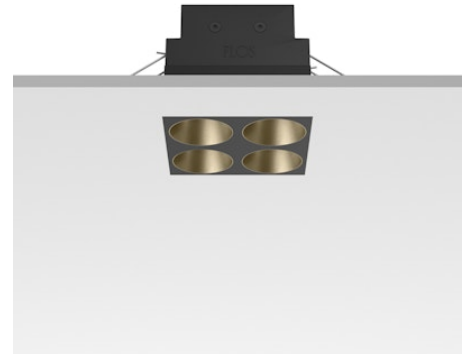

# FLOS

05.0647.14CDA Black/Bronze

## Light Shadow Fixed No Trim Dali Version 4 Spots Square Optic Spot

Designed by FLOS Architectural, 2022

1064lm - 3000K - CRI> 90 - Beam° 11

Recessed integrated luminaire with 4 LED lighting spots. Remote power supply included (220-240V). It requires a pre-installation frame, to be ordered separately.

### Main specifications

Mounting	Ceiling recessed
Environments	Indoor dry location
Light source type	LED
Light sources included	Yes
LED type	Power LED
Number of lamps	1
System power (W)	10.8
Source flux (lm)	1281
Lumen Output (lm)	1064
Efficacy (lm/W)	98